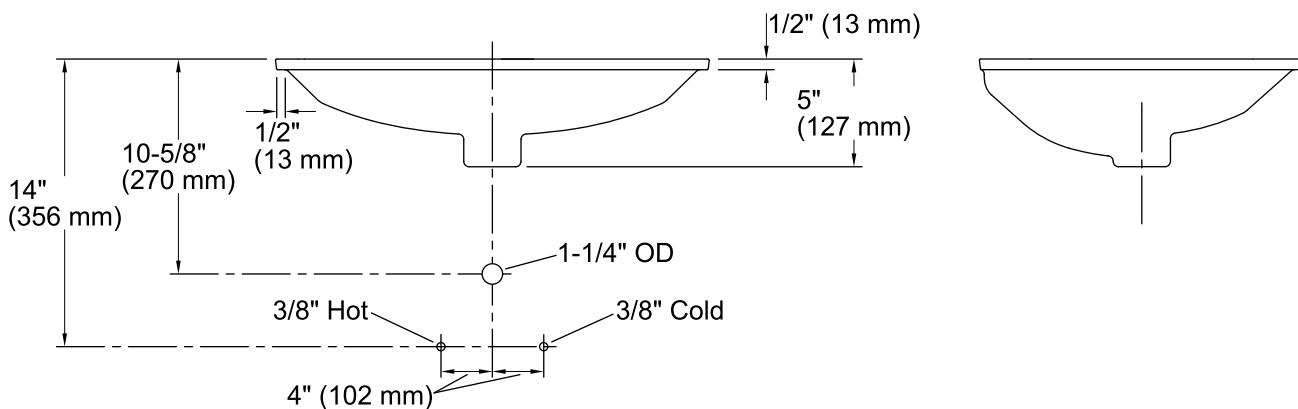

Technical Information

All product dimensions are nominal.

Bowl configuration:	Single
Installation:	Under-mount
Bowl area (Only):	Length: 19-5/16" (491 mm) Width: 14" (356 mm) Water depth: 1-7/8" (48 mm)
Drain hole:	1-3/4" (44 mm)
Template:	1086495-7, required, not included