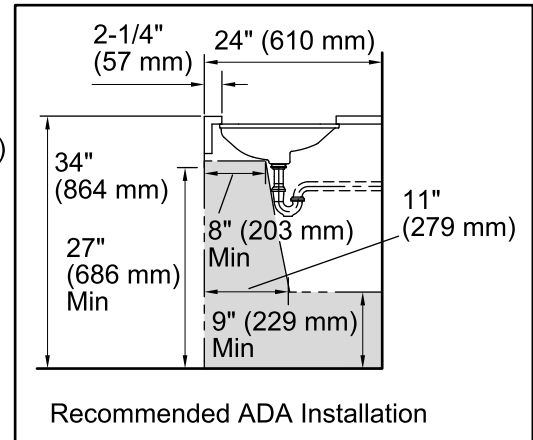

Technical Information

All product dimensions are nominal.

Bowl configuration:	Single
Installation:	Under-mount
Bowl area (Only):	Length: 19-5/16" (491 mm) Width: 14" (356 mm) Water depth: 1-7/8" (48 mm)
Drain hole:	1-3/4" (44 mm)
Template:	1086495-7, required, not included