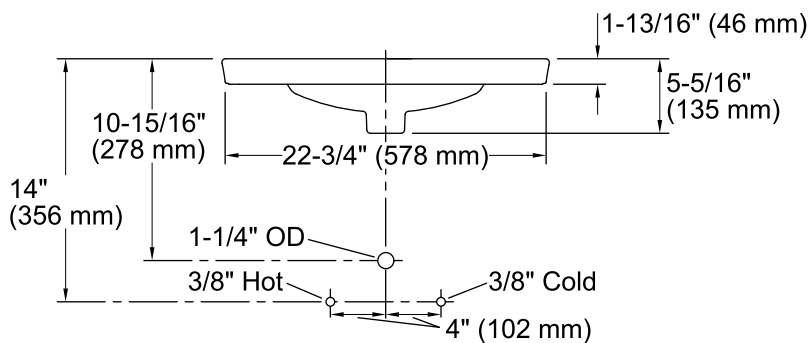

Features

- 8-inch center faucet holes.
- Overflow drain.
- Coordinates with other products in the Kelston collection.

Material

- Vitreous china.

Installation

- Drop-in

Recommended Products/Accessories

K-8998 P-Trap

Technical Information

All product dimensions are nominal.

Bowl configuration:	Single
Installation:	Drop-in
Bowl area (Only):	Length: 15-3/8" (391 mm) Width: 13-3/16" (335 mm) Water depth: 1-7/8" (48 mm)
Number of deck holes:	3
Faucet hole spacing:	8" (203 mm)
Faucet hole(s):	1-3/8" (35 mm)
Drain hole:	1-3/4" (44 mm)
Template:	1081943-7, required, included