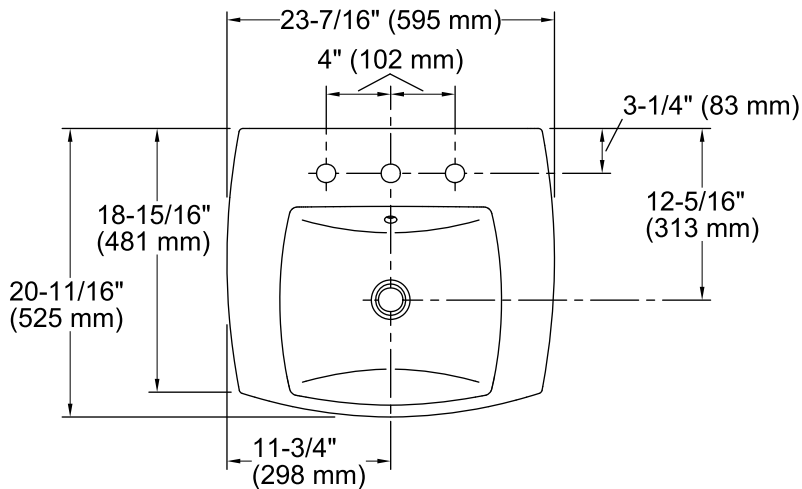

Features

- 8-inch center faucet holes.
- Overflow drain.
- Coordinates with other products in the Kelston collection.

Material

- Vitreous china.

Installation

- Drop-in

Recommended Products/Accessories

K-8998 P-Trap

Technical Information

All product dimensions are nominal.

Bowl configuration:	Single
Installation:	Drop-in
Bowl area (Only):	Length: 15-3/8" (391 mm) Width: 13-3/16" (335 mm) Water depth: 1-7/8" (48 mm)
Number of deck holes:	3
Faucet hole spacing:	8" (203 mm)
Faucet hole(s):	1-3/8" (35 mm)
Drain hole:	1-3/4" (44 mm)
Template:	1081943-7, required, included