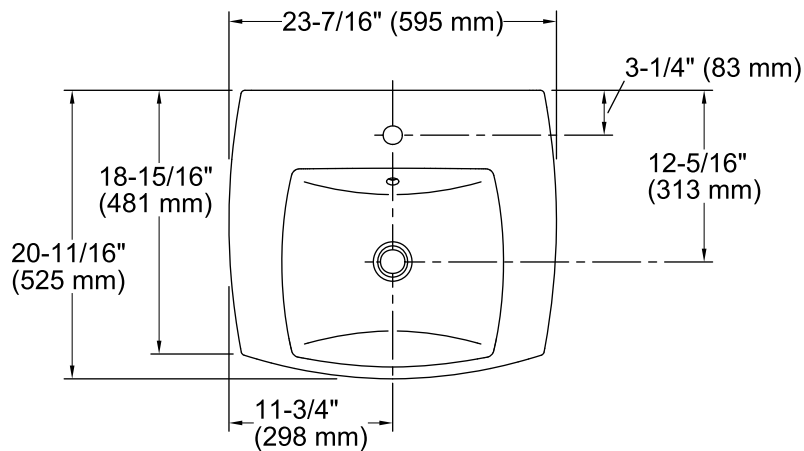

## Technical Information

All product dimensions are nominal.

Bowl configuration:	Single
Installation:	Drop-in
Bowl area (Only):	Length: 15-3/8" (391 mm) Width: 13-3/16" (335 mm) Water depth: 1-7/8" (48 mm)
Number of deck holes:	1
Faucet hole(s):	1-3/8" (35 mm)
Drain hole:	1-3/4" (44 mm)
Template:	1081943-7, required, included