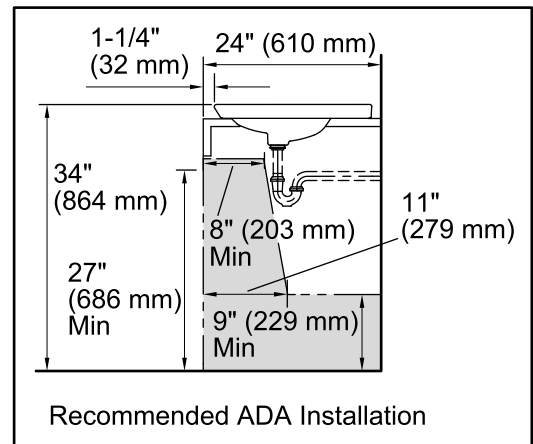

## Technical Information

All product dimensions are nominal.

Bowl configuration:	Single
Installation:	Drop-in
Bowl area (Only):	Length: 15-3/8" (391 mm) Width: 13-3/16" (335 mm) Water depth: 1-7/8" (48 mm)
Number of deck holes:	1
Faucet hole(s):	1-3/8" (35 mm)
Drain hole:	1-3/4" (44 mm)
Template:	1081943-7, required, included