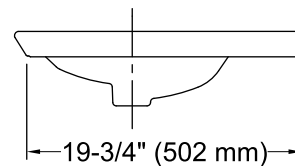

## Technical Information

All product dimensions are nominal.

Bowl configuration:	Single
Installation:	Drop-in
Bowl area (Only):	Length: 15-3/8" (391 mm) Width: 13-3/16" (335 mm) Water depth: 1-7/8" (48 mm)
Number of deck holes:	1
Faucet hole(s):	1-3/8" (35 mm)
Drain hole:	1-3/4" (44 mm)
Template:	1081943-7, required, included