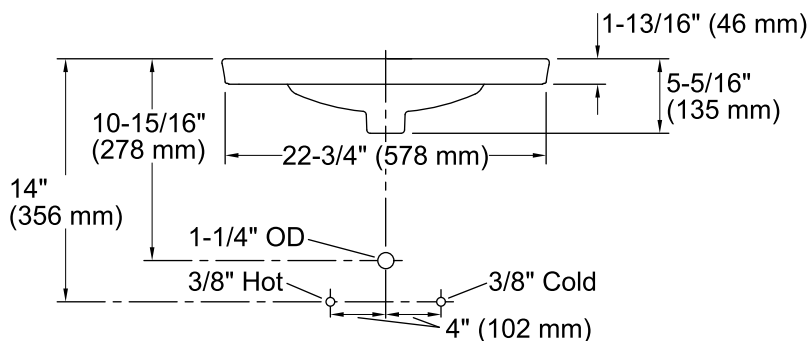

## Technical Information

All product dimensions are nominal.

Bowl configuration:	Single
Installation:	Drop-in
Bowl area (Only):	Length: 15-3/8" (391 mm) Width: 13-3/16" (335 mm) Water depth: 1-7/8" (48 mm)
Number of deck holes:	1
Faucet hole(s):	1-3/8" (35 mm)
Drain hole:	1-3/4" (44 mm)
Template:	1081943-7, required, included