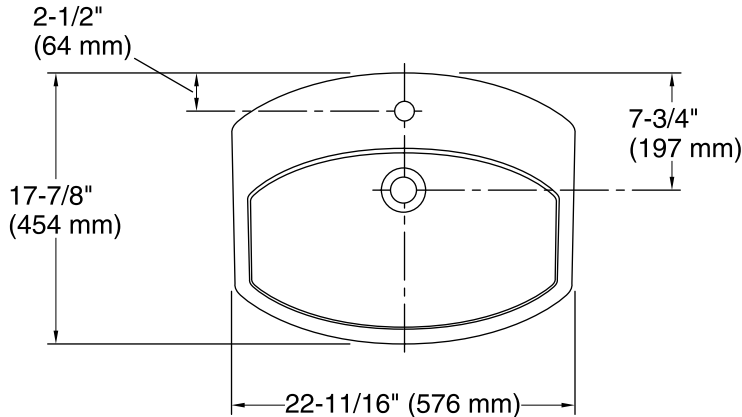

Recommended ADA Installation