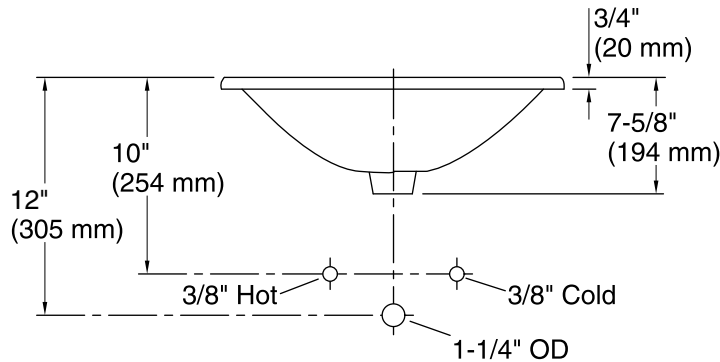

### Technical Information

All product dimensions are nominal.

- Bowl configuration: Single
- Installation: Drop-in
- Bowl area (Only): Length: 20-3/8" (518 mm)  
Width: 11-1/2" (292 mm)  
Water depth: 3-5/8" (92 mm)
- Number of deck holes: 1
- Faucet hole(s): 1-3/8" (35 mm)
- Drain hole: 1-3/4" (44 mm)
- Template: 1017302-7, required, included