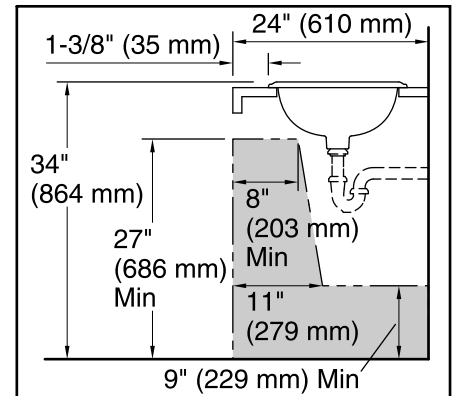

Recommended ADA Installation