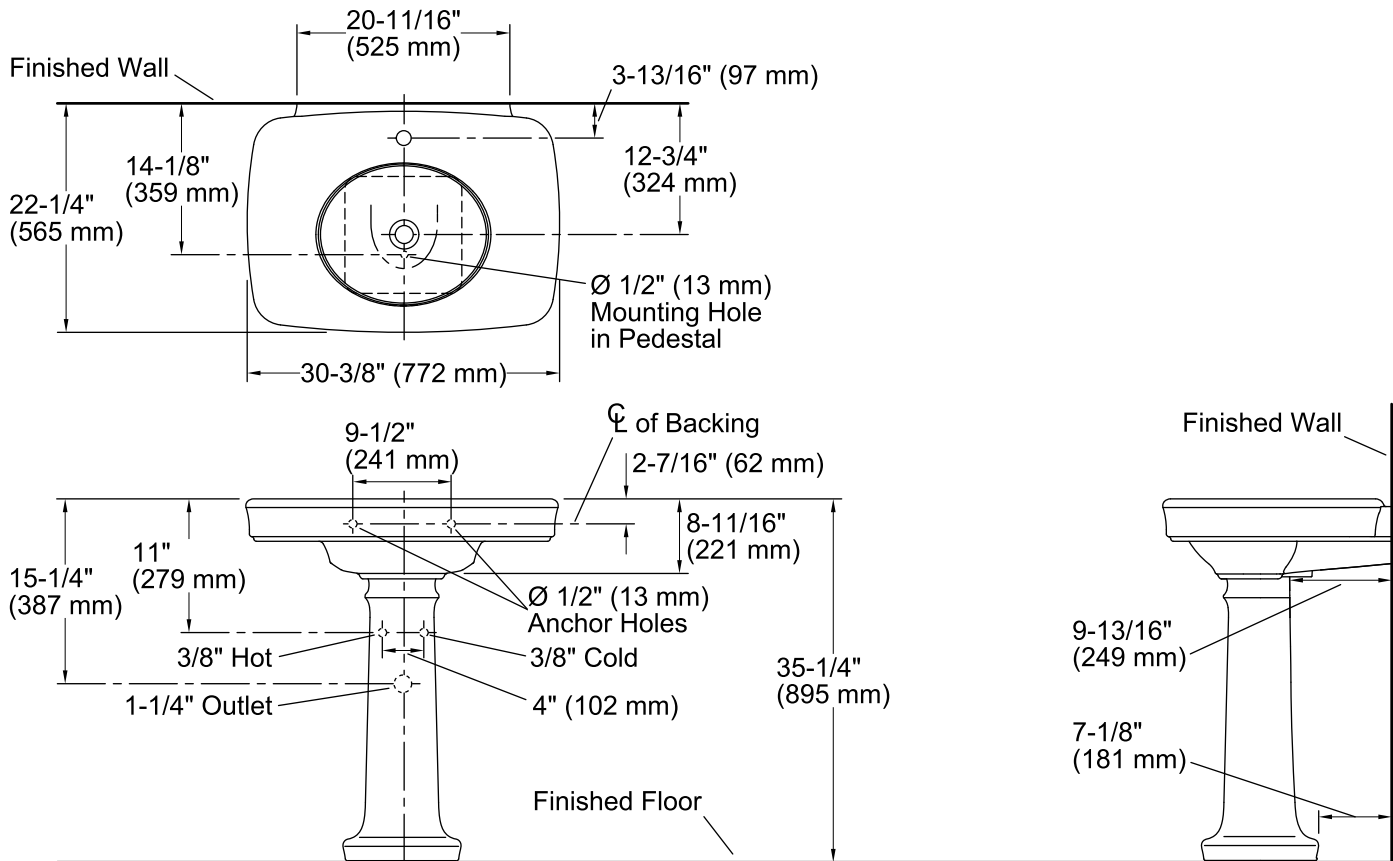

Technical Information

All product dimensions are nominal.

Bowl configuration:	Single
Installation:	Pedestal
Bowl area (Only):	Length: 17-1/8" (435 mm) Width: 13-15/16" (354 mm) Water depth: 5" (127 mm)
Number of deck holes:	1
Faucet hole(s):	1-3/8" (35 mm)
Drain hole:	1-3/4" (44 mm)

Notes

Install this product according to the installation instructions.