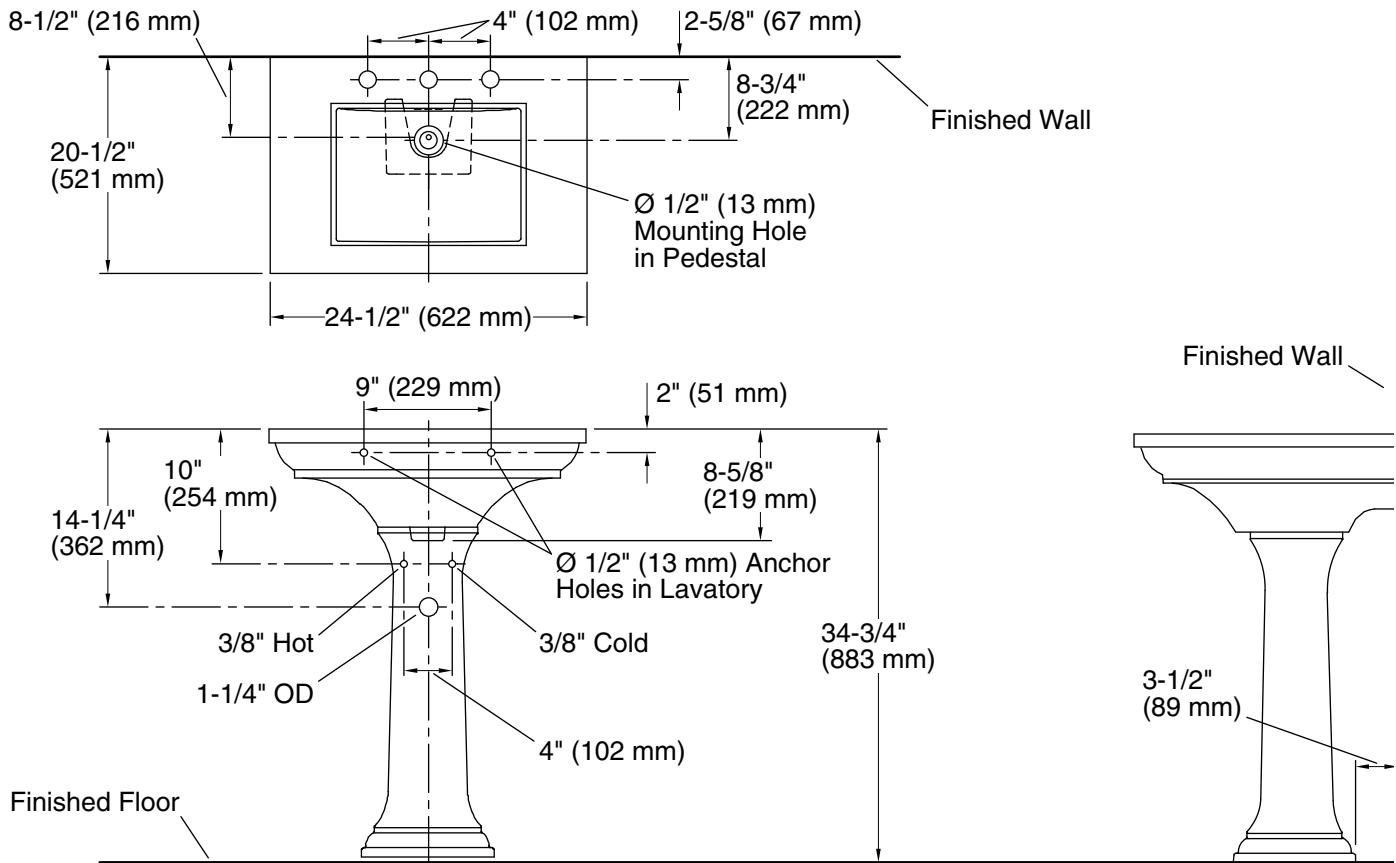

### Technical Information

All product dimensions are nominal.

Bowl configuration:	Single
Installation:	Pedestal
Bowl area (Only):	Length: 15-1/2" (394 mm) Width: 11-5/8" (295 mm) Water depth: 5" (127 mm)
Number of deck holes:	3
Faucet hole spacing:	8" (203 mm)
Faucet hole(s):	1-3/8" (35 mm)
Drain hole:	1-3/4" (44 mm)