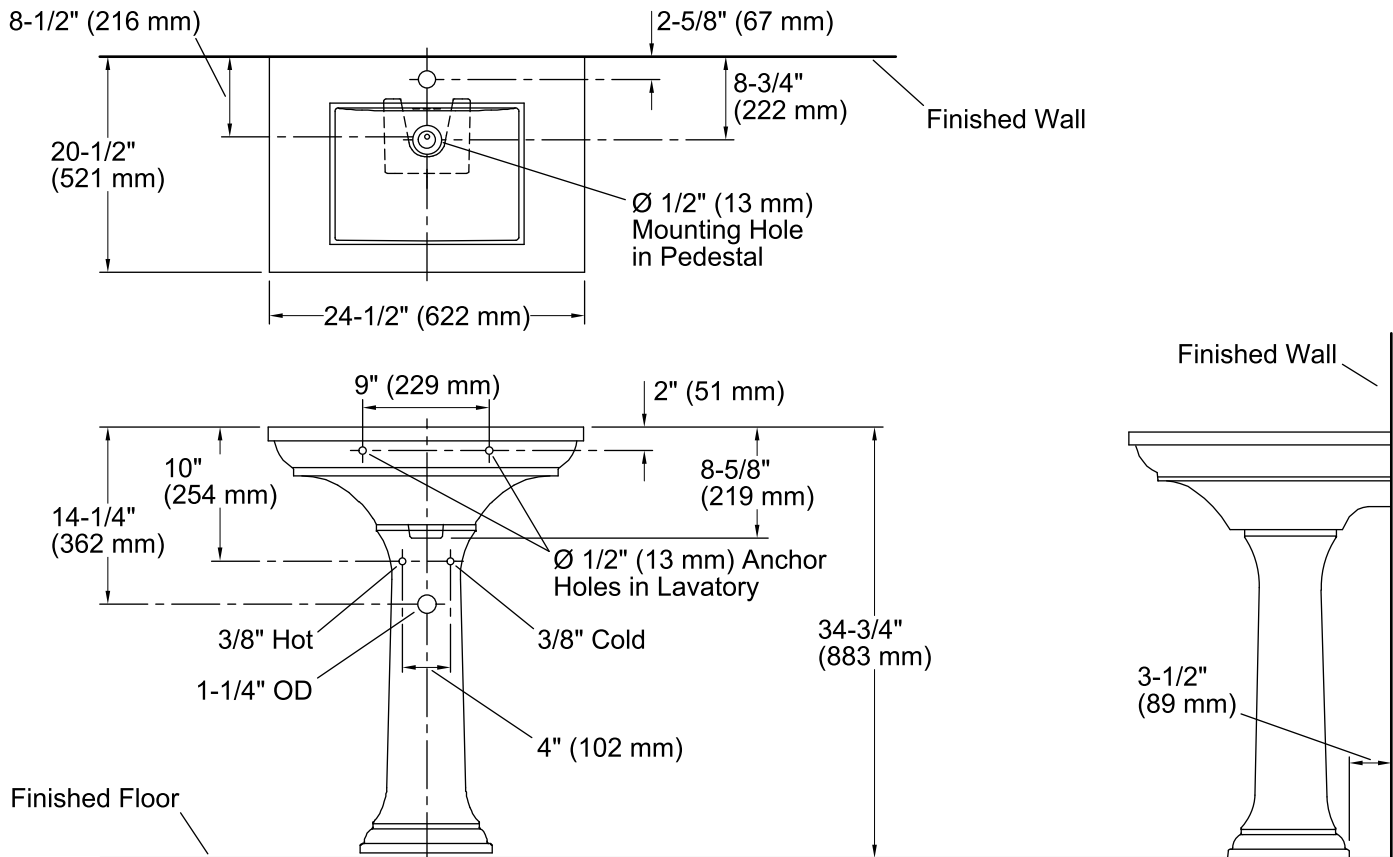

Memoirs® Stately
 Pedestal Bathroom Sink
K-2344-1

Features

- Single faucet hole.
- Elegant rectangular basin.
- Overflow drain.
- Combination consists of the K-29999-1 basin and the K-2267 pedestal.
- Coordinates with other products in the Memoirs collection.

Material

- Fireclay

Installation

- Pedestal

Recommended Products/Accessories

K-7605-P Angle Supply with Stop (pair)

Included Components

Product consists of:

- K-2267 Bathroom Sink Pedestal
- K-29999-1 Pedestal/Console Table Bathroom Sink

Additional Components:

- Accessory pack
- rubber pads

Codes/Standards

ASME A112.19.2/CSA B45.1

KOHLER® One-Year Limited Warranty

Technical Information

All product dimensions are nominal.

Bowl configuration:	Single
Installation:	Pedestal
Bowl area (Only):	Length: 15-1/2" (394 mm) Width: 11-5/8" (295 mm) Water depth: 5" (127 mm)
Number of deck holes:	1
Faucet hole(s):	1-3/8" (35 mm)
Drain hole:	1-3/4" (44 mm)