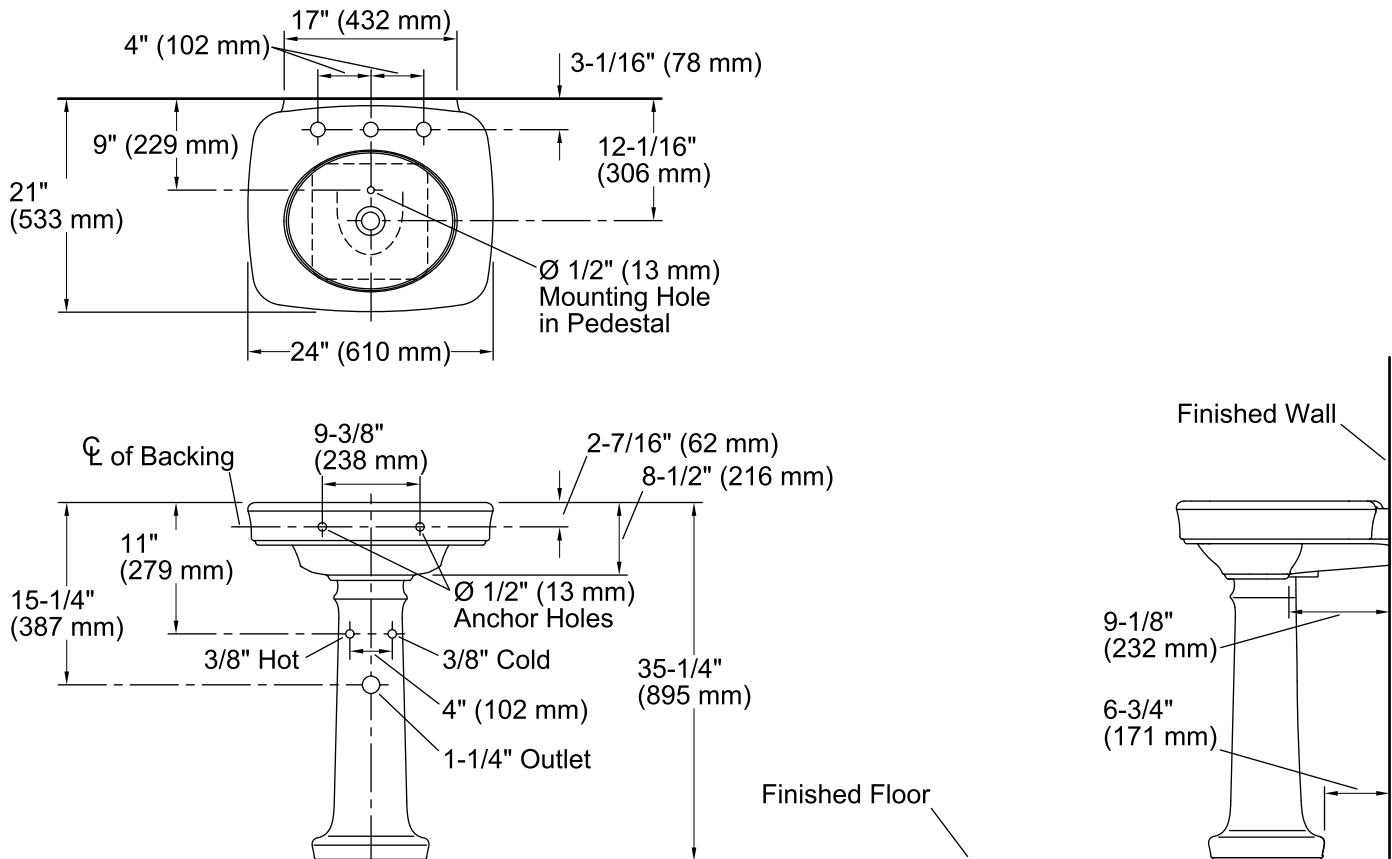

Features

- 8-inch center faucet holes.
- Elegant oval basin.
- Combination consists of the K-2340-8 basin and the K-2346 pedestal.
- Coordinates with other products in the Bancroft collection.

Material

- Vitreous china.

Installation

- Pedestal

Recommended Products/Accessories

K-7605-P Angle Supply with Stop (pair)

K-8998 P-Trap

Included Components

Product consists of:

K-2346 Bathroom Sink Pedestal

K-2340-8 Pedestal Bathroom Sink Basin

Additional Components:

Pedestal accessory pack

rubber pads

Codes/Standards

ASME A112.19.2/CSA B45.1

KOHLER® One-Year Limited Warranty

See website for detailed warranty information.

Technical Information

All product dimensions are nominal.

Bowl configuration:	Single
Installation:	Pedestal
Bowl area (Only):	Length: 17-1/8" (435 mm) Width: 13-15/16" (354 mm) Water depth: 5" (127 mm)
Number of deck holes:	3
Faucet hole spacing:	8" (203 mm)
Faucet hole(s):	1-3/8" (35 mm)
Drain hole:	1-3/4" (44 mm)