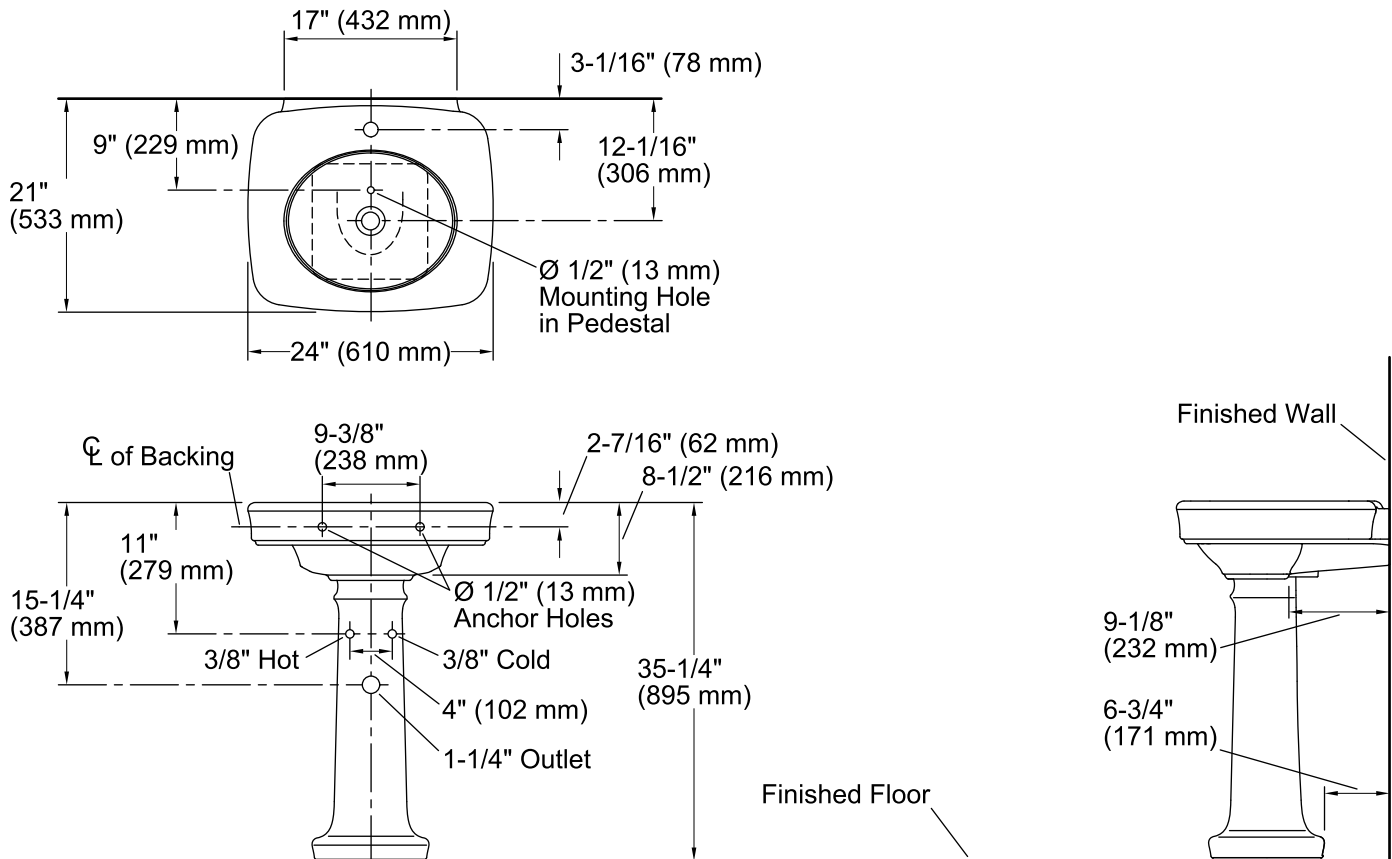

Technical Information

All product dimensions are nominal.

Bowl configuration:	Single
Installation:	Pedestal
Bowl area (Only):	Length: 17-1/8" (435 mm) Width: 13-15/16" (354 mm) Water depth: 5" (127 mm)
Number of deck holes:	1
Faucet hole(s):	1-3/8" (35 mm)
Drain hole:	1-3/4" (44 mm)

Notes

Install this product according to the installation instructions.