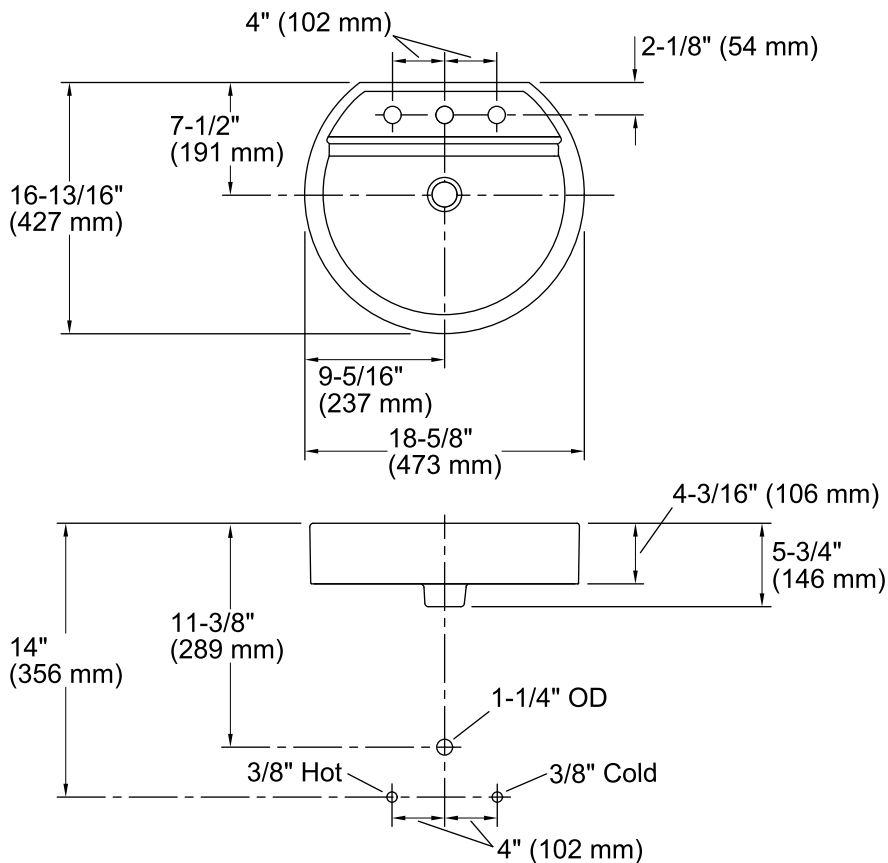

### Technical Information

All product dimensions are nominal.

Bowl configuration:	Single
Installation:	Vessel
Bowl area:	Length: 17-9/16" (446 mm) Width: 12-3/16" (310 mm) Water depth: 3-3/4" (95 mm)
Number of deck holes:	3
Faucet hole spacing:	8" (203 mm)
Drain hole:	1-3/4" (44 mm)
Template:	1020953-7, required, included