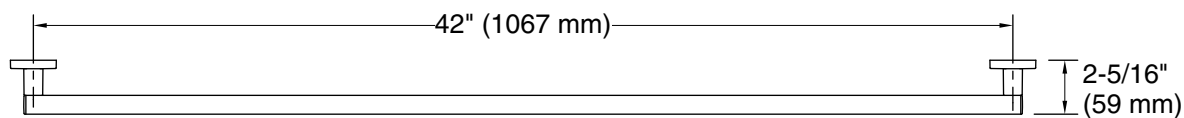

Technical Information

All product dimensions are nominal.

Installation Type: Wall-mount

Material: Zinc, Stainless Steel

Notes

Install this product according to the installation instructions.

WARNING: Risk of personal injury. The wall plates on the grab bar must be mounted to a brace between the wall studs. This will ensure that the weight of the user is adequately supported.

ADA compliant when installed to the specific requirements of these regulations.