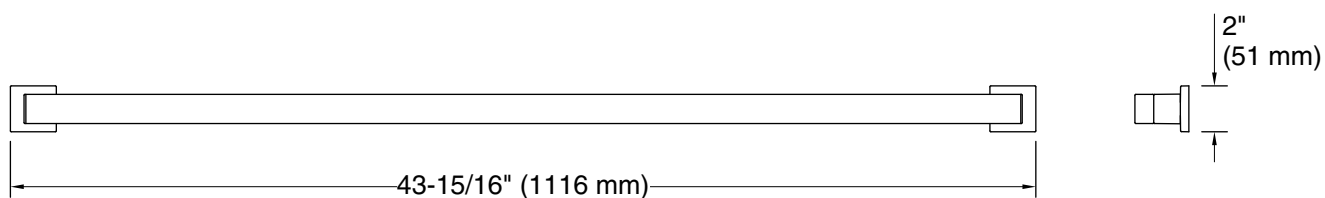

Features

- 42" (1067 mm) bar.
- Provides minimum 300 lb. load capacity.

Material

- Premium metal construction for durability and reliability.
- KOHLER finishes resist corrosion and tarnishing.

Installation

- Coordinates with other products in the Square collection.
- Installation hardware and template included.

Recommended Products/Accessories

K-23729 Stainless steel cleaner

ADA

Codes/Standards

ADA
ICC/ANSI A117.1

Technical Information

All product dimensions are nominal.

Installation Type: Wall-mount

Material: Zinc, Stainless Steel

Notes

Install this product according to the installation instructions.

WARNING: Risk of personal injury. The wall plates on the grab bar must be mounted to a brace between the wall studs. This will ensure that the weight of the user is adequately supported.