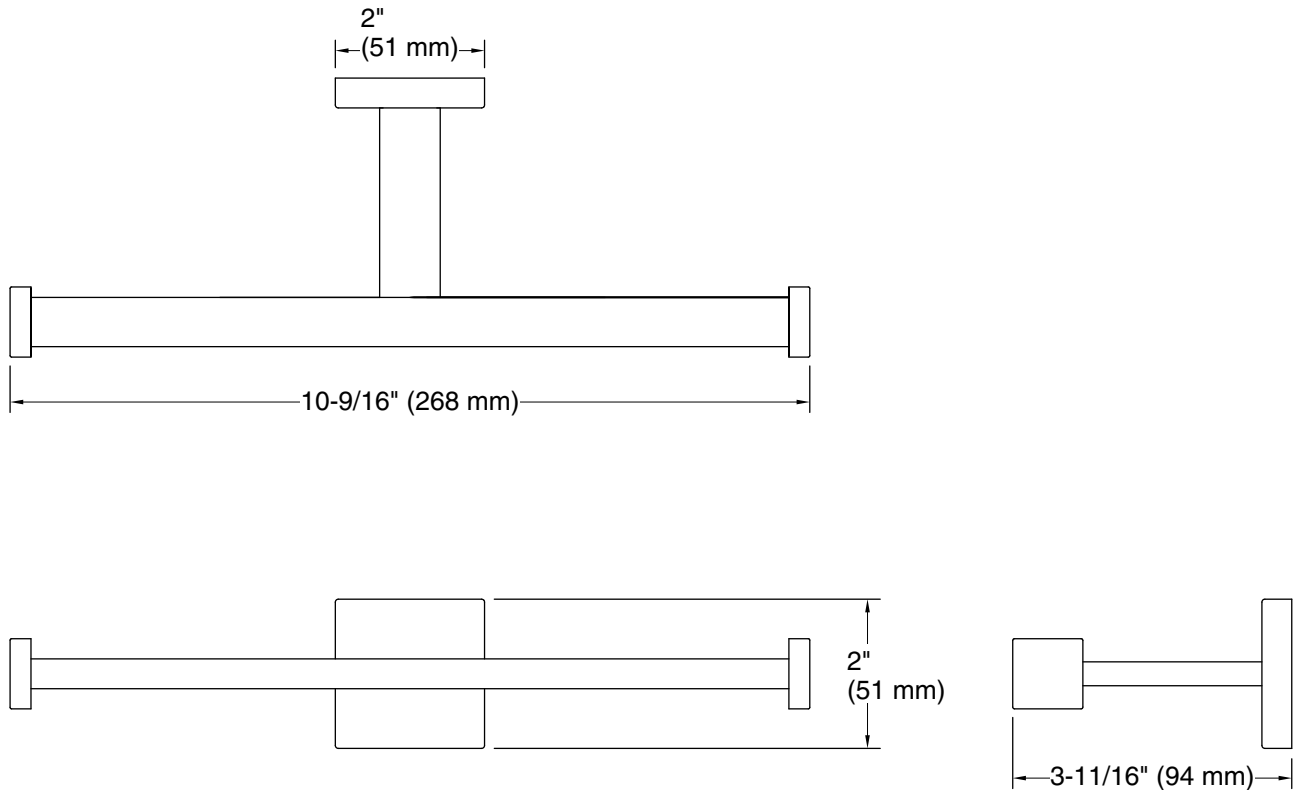

Technical Information

All product dimensions are nominal.

Material: Zinc, Stainless Steel

Notes

Install this product according to the installation instructions.

CAUTION: Risk of personal injury. Do not install these products in any area where they are likely to be used inadvertently as a grab bar or support bar. These products are not designed or intended for use as a grab bar or support bar.