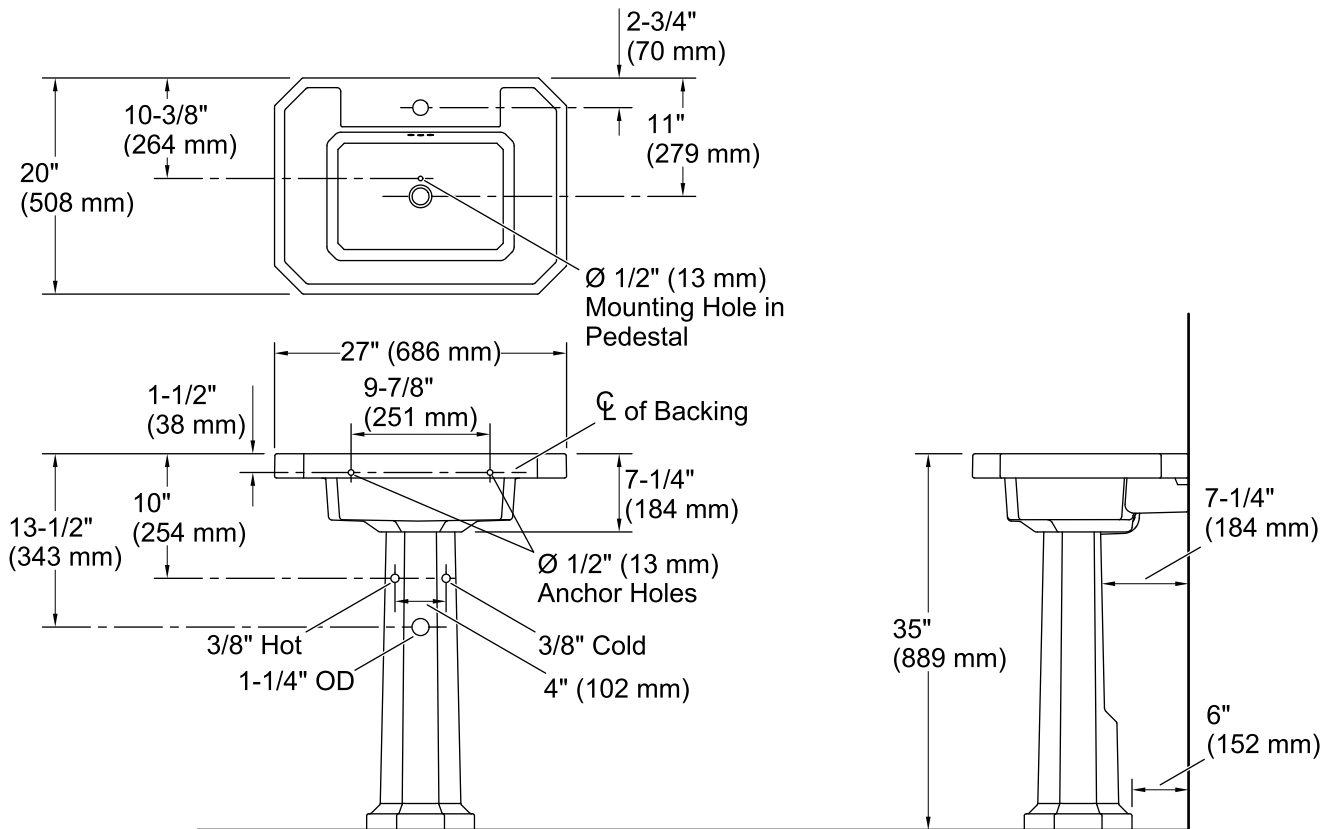

### Features

- Single faucet hole.
- Rectangular basin.
- Overflow drain.
- Combination consists of the K-2323-1 sink and the K-2324 pedestal.
- Coordinates with other products in the Kathryn collection.

## Technical Information

All product dimensions are nominal.

Bowl configuration:	Single
Installation:	Pedestal
Bowl area (Only):	Length: 17" (432 mm) Width: 11-1/2" (292 mm) Water depth: 4-1/8" (105 mm)
Number of deck holes:	1
Faucet hole(s):	1-3/8" (35 mm)
Drain hole:	1-3/4" (44 mm)