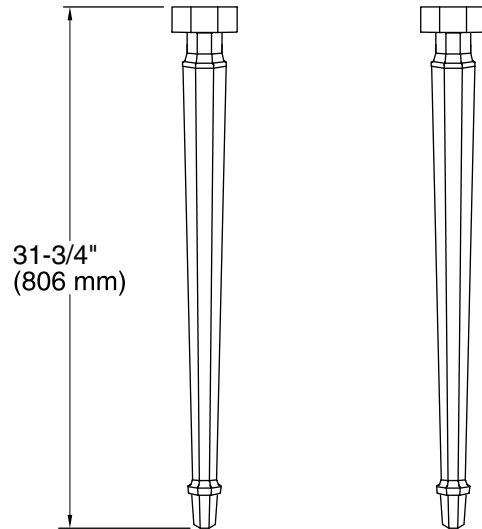

Features

- Set of two legs.
- Combines with Kathryn console tabletops.
- Includes leg-leveling hardware.
- Coordinates with other products in the Kathryn collection.

Material

- Fireclay.
- Brass accents with Polished Chrome finish.

Technical Information

All product dimensions are nominal.

Notes

Install this product according to the installation guide.