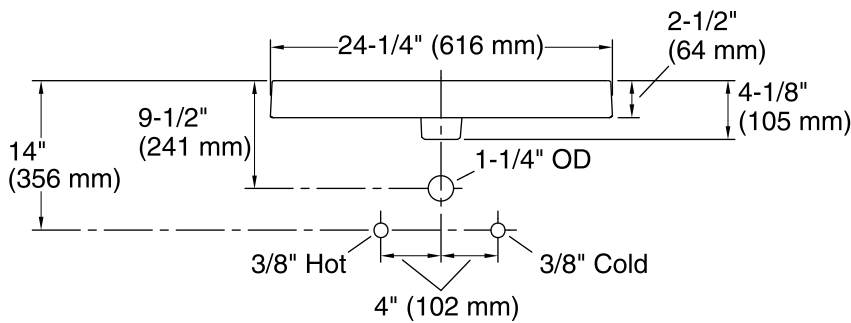

### Technical Information

All product dimensions are nominal.

Installation:	Drop-in, Wall-mount
Bowl area (Only):	Length: 22" (559 mm) Width: 17-1/2" (445 mm) Water depth: 1-3/4" (44 mm)
Template:	1014137-7, required, included