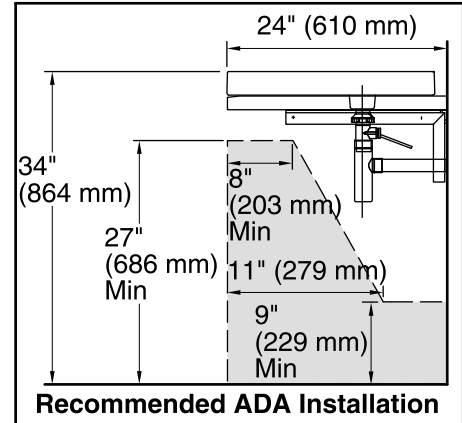

### Technical Information

All product dimensions are nominal.

Installation:	Drop-in, Wall-mount
Bowl area (Only):	Length: 22" (559 mm) Width: 17-1/2" (445 mm) Water depth: 1-3/4" (44 mm)
Template:	1014137-7, required, included