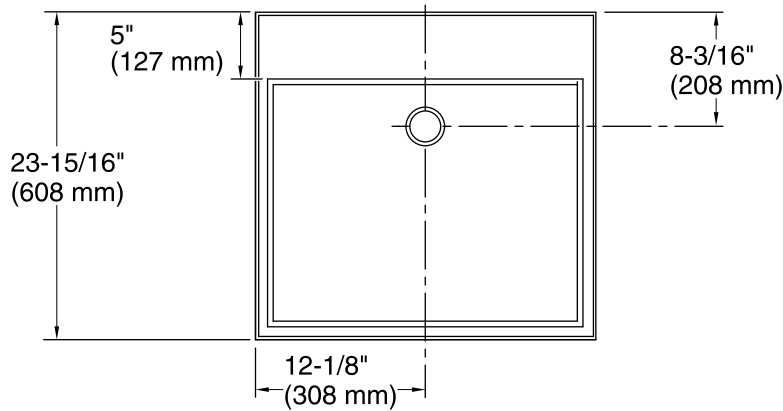

### Technical Information

All product dimensions are nominal.

Installation:	Drop-in, Wall-mount
Bowl area (Only):	Length: 22" (559 mm) Width: 17-1/2" (445 mm) Water depth: 1-3/4" (44 mm)
Template:	1014137-7, required, included