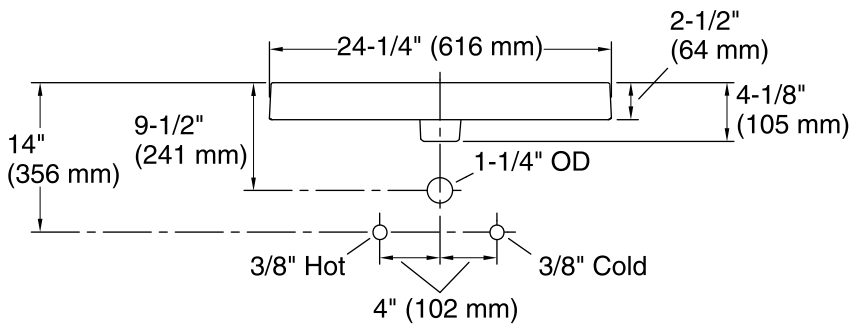

Technical Information

All product dimensions are nominal.

1. Installation: Drop-in, Wall-mount
   Bowl area (Only): Length: 22" (559 mm)
   Width: 17-1/2" (445 mm)
   Water depth: 1-3/4" (44 mm)
   Number of deck holes: 1
   Faucet hole(s): 1-3/8" (35 mm)
   Template: 1014137-7, required, included

Notes

1. Install this product according to the installation instructions.
   Product does not have an overflow.
   NOTICE: Countertop manufacturer or cutter must use the cut-out template provided with the product, or a current one provided by Kohler Co. (call 1-800-4-KOHLER). Kohler Co. is not responsible for cutout errors when the incorrect cut-out template is used.
   ADA, CSA B651 compliant when installed to the specific requirements of these regulations.