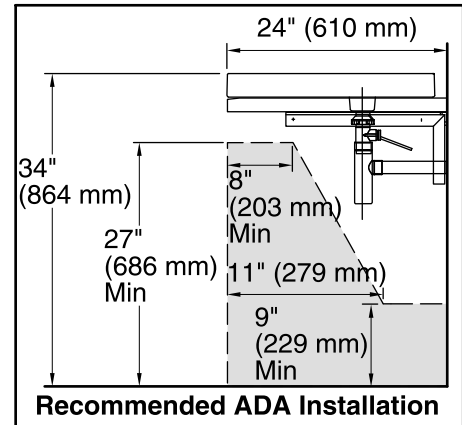

Technical Information

All product dimensions are nominal.

1. Installation: Drop-in, Wall-mount
   Bowl area (Only): Length: 22" (559 mm)
   Width: 17-1/2" (445 mm)
   Water depth: 1-3/4" (44 mm)
   Number of deck holes: 1
   Faucet hole(s): 1-3/8" (35 mm)
   Template: 1014137-7, required, included

Notes

1. Install this product according to the installation instructions.
   Product does not have an overflow.
   NOTICE: Countertop manufacturer or cutter must use the cut-out template provided with the product, or a current one provided by Kohler Co. (call 1-800-4-KOHLER). Kohler Co. is not responsible for cutout errors when the incorrect cut-out template is used.
   ADA, CSA B651 compliant when installed to the specific requirements of these regulations.