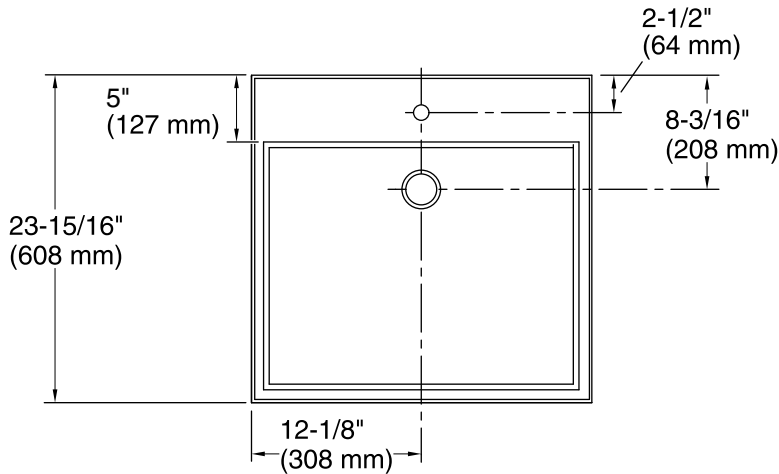

Technical Information

All product dimensions are nominal.

1. Installation: Drop-in, Wall-mount
   Bowl area (Only): Length: 22" (559 mm)
   Width: 17-1/2" (445 mm)
   Water depth: 1-3/4" (44 mm)
   Number of deck holes: 1
   Faucet hole(s): 1-3/8" (35 mm)
   Template: 1014137-7, required, included

Notes

1. Install this product according to the installation instructions.
   Product does not have an overflow.
   NOTICE: Countertop manufacturer or cutter must use the cut-out template provided with the product, or a current one provided by Kohler Co. (call 1-800-4-KOHLER). Kohler Co. is not responsible for cutout errors when the incorrect cut-out template is used.
   ADA, CSA B651 compliant when installed to the specific requirements of these regulations.