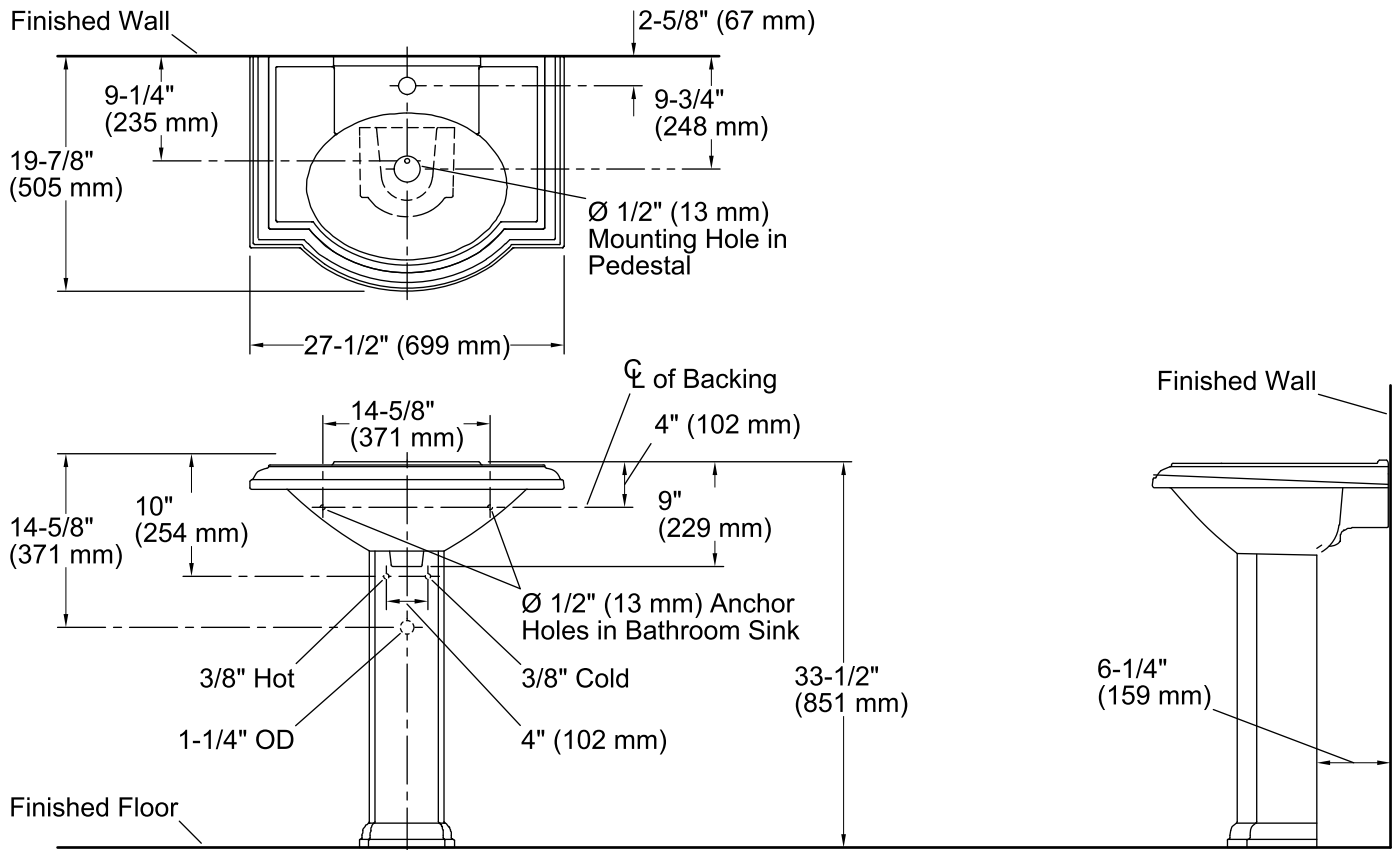

Devonshire®

Pedestal Bathroom Sink

K-2294-1

Features

- Single faucet hole.
- Oval basin.
- Overflow drain.
- Combination consists of the K-2295-1 basin and the K-2288 pedestal.
- Coordinates with other products in the Devonshire collection.

Material

- Vitreous china.

Installation

- Pedestal

Recommended Products/Accessories

- K-7605-P Angle Supply with Stop (pair)
- K-8998 P-Trap

Optional Products/Accessories

- 1041816 Hardware kit, Hollow Wall

Included Components

Product consists of:

- K-2295-1 Pedestal Bathroom Sink Basin
- K-2288 Bathroom Sink Pedestal

Additional Components:

- Accessory pack
- rubber pads

Codes/Standards

ASME A112.19.2/CSA B45.1

THE BOLD LOOK
OF **KOHLER**®

Technical Information

All product dimensions are nominal.

Bowl configuration:	Single
Installation:	Pedestal
Bowl area (Only):	Length: 17" (432 mm) Width: 12" (305 mm) Water depth: 4-7/8" (124 mm)
Number of deck holes:	1
Faucet hole(s):	1-3/8" (35 mm)
Drain hole:	1-3/4" (44 mm)