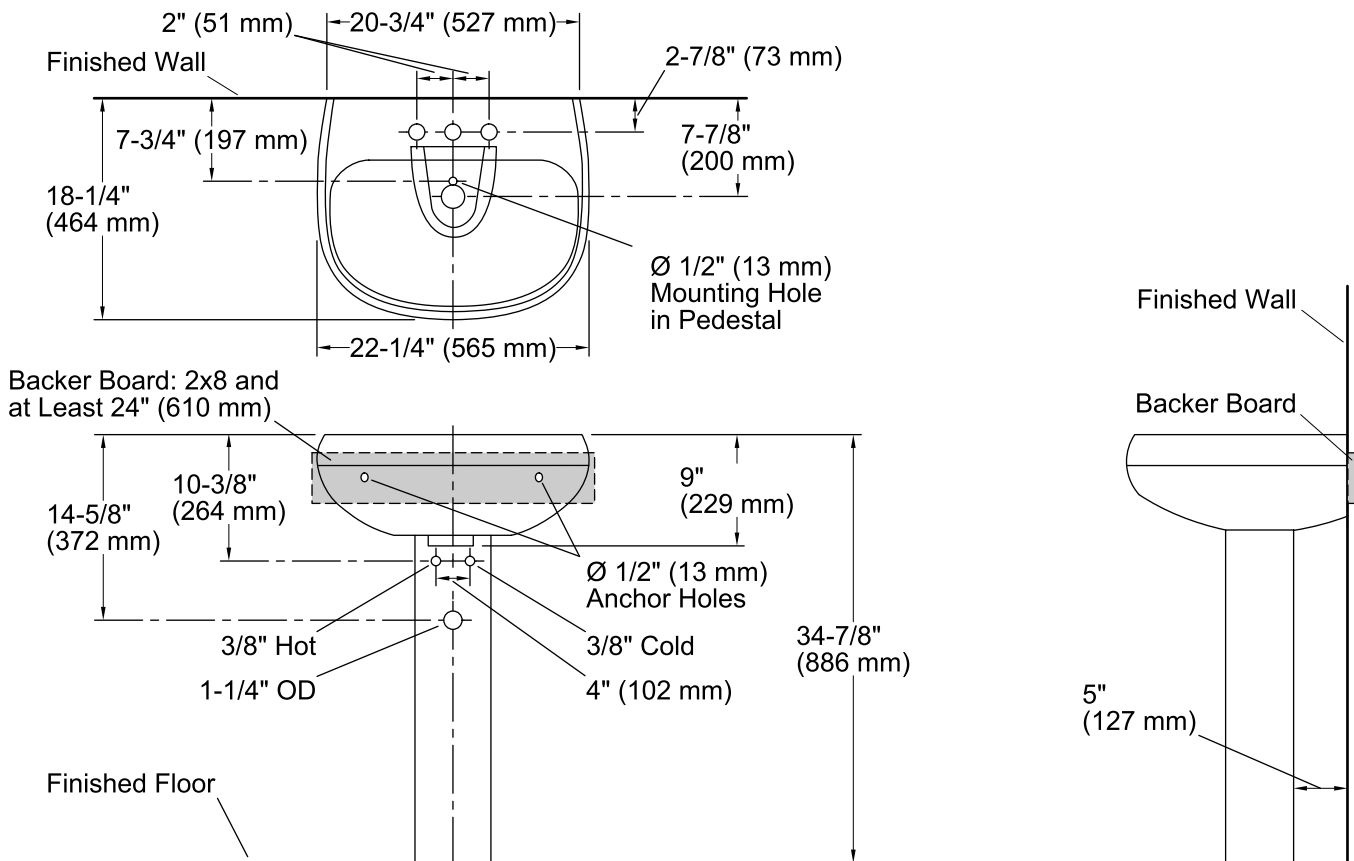

Features

- 4-inch center faucet holes.
- Combination consists of the K-2296-4 basin and the K-2019 pedestal.
- Coordinates with other products in the Wellworth collection.

Material

- Vitreous china.

Installation

- Pedestal

Recommended Products/Accessories

K-7605-P Angle Supply with Stop (pair)
K-8998 P-Trap

Optional Products/Accessories

1041816 Hardware kit, Hollow Wall

Included Components

Product consists of:

K-2019 Bathroom Sink Pedestal
K-2296-4 Pedestal Bathroom Sink Basin

Color	Code	Description
-------	------	-------------

	0	White
	96	Biscuit
	47	Almond

Technical Information

All product dimensions are nominal.

- Bowl configuration: Single
- Installation: Pedestal
- Bowl area (Only): Length: 20" (508 mm)
 Width: 12" (305 mm)
 Water depth: 5" (127 mm)
- Number of deck holes: 3
- Faucet hole spacing: 4" (102 mm)
- Faucet hole(s): 1-1/4" (32 mm)
- Drain hole: 1-3/4" (44 mm)