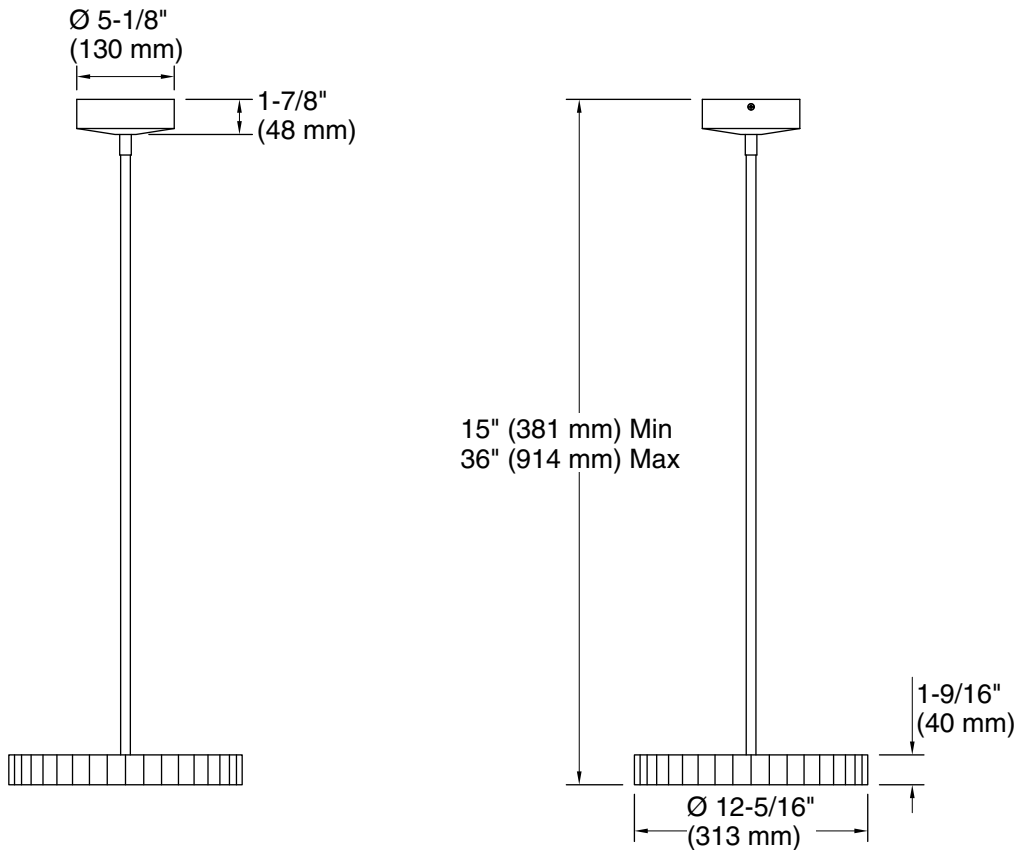

Required Electrical Service

One dedicated circuit required.

Lights: 120 V, 60 Hz

Technical Information

All product dimensions are nominal.

Installation Type: Ceiling-mount

Material: Steel, Glass

Number of Lights: 2

Lighting Type: Integrated LED

Number of Shades: 1

Shade Type: Glass - etched

Hanging Type: Downrod

Downrod Detail: 2 x 9" (229 mm)

Height: 15" (381 mm) - 36" (914 mm)

Electrical component rating: LED: 60 Hz, 30 W, 1800 Lumens, 3000K