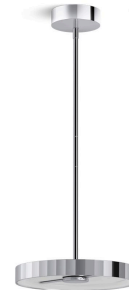

Features

- Suitable for any living space, allowing you to create a cohesive design aesthetic throughout your home
- Dimmable, integrated LED emits beautiful ambient light at the perfect color temperature
- Downrods offer additional height options
- Suitable for damp locations, per UL 1598

Material

- Manufactured with quality materials and complemented with a meticulous finishing process
- Durable finishes engineered to last and designed to coordinate with KOHLER faucet finishes

Codes/Standards

California Energy Commission (CEC)
UL 1598
CSA C22.2 No. 250.0
CA Title 24 JA8

See website for detailed warranty information.

Available Colors/Finishes

Color tiles intended for reference only.

Color	Code	Description
	SNL	Polished Nickel
	BGL	Moderne Brushed Gold
	CPL	Polished Chrome
	BLL	Matte Black
	2GL	Brushed Moderne Brass

Lighting Type: Integrated LED

Number of Shades: 1

Shade Type: Glass - etched

Hanging Type: Downrod

Downrod Detail: 2 x 9" (229 mm)

Height: 15" (381 mm) - 36" (914 mm)

Electrical component rating: LED: 60 Hz, 30 W, 1800 Lumens, 3000K