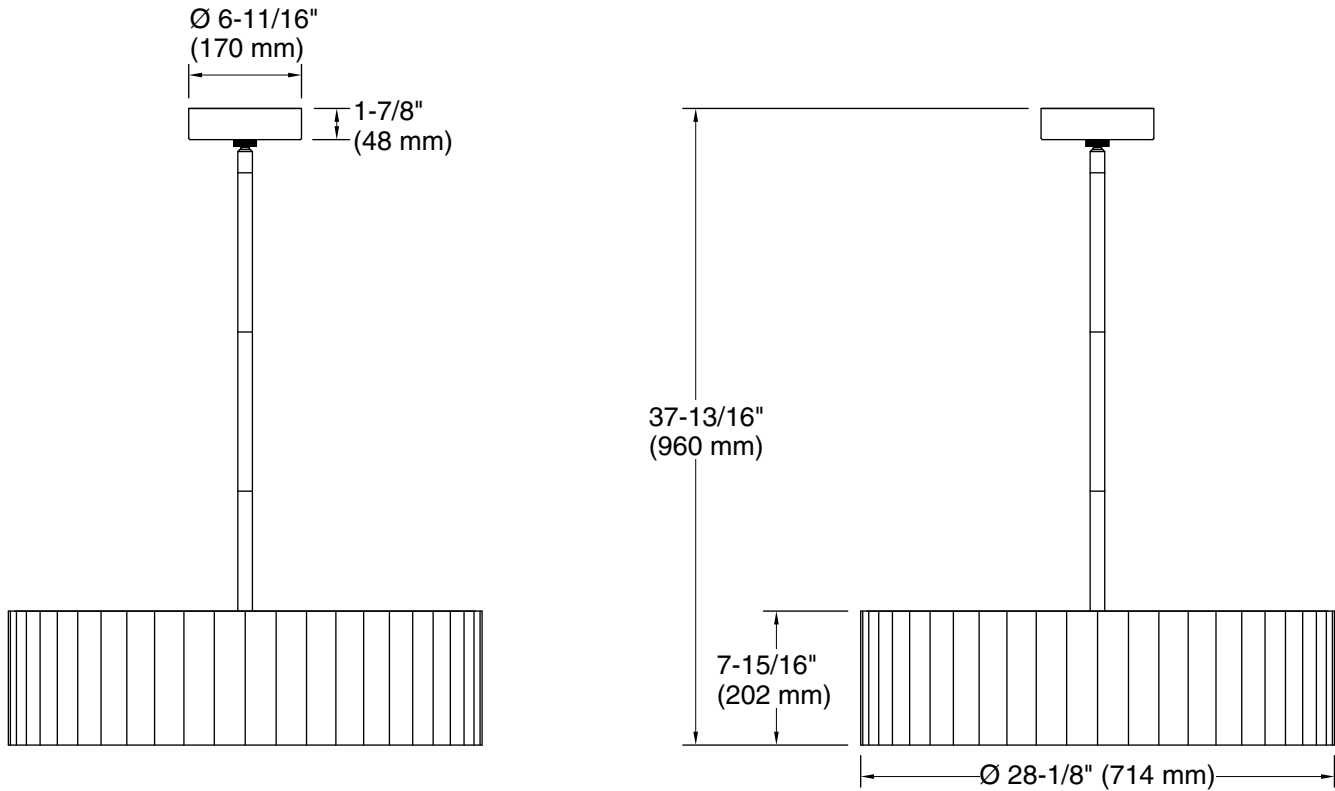

Required Electrical Service

One dedicated circuit required.

Lights: 120 V, 60 Hz

Technical Information

All product dimensions are nominal.

Material: Steel, Glass - Tempered

Number of Lights: 2

Lighting Type: Integrated LED

Number of Shades: 1

Shade Type: Glass - etched

Hanging Type: Downrod

Downrod Detail: 3 x 12" (305 mm)

Height: 22-1/4" (565 mm) - 46-1/4" (1174 mm)

Electrical component rating: LED: 60 Hz, 40 W, 6000 Lumens, 3000K