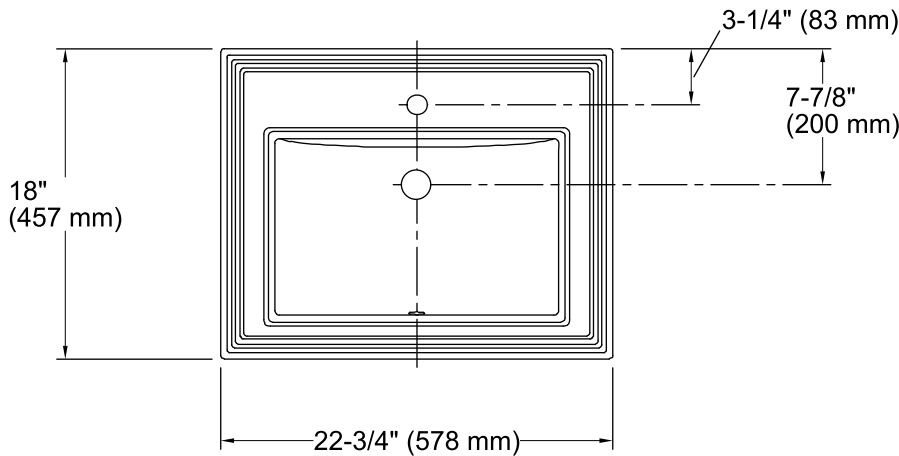

Memoirs® Classic
Drop-in Bathroom Sink
K-2241-1

Technical Information

All product dimensions are nominal.

- Bowl configuration: Single
- Installation: Drop-in
- Bowl area (Only): Length: 17" (432 mm)
Width: 10" (254 mm)
Water depth: 5" (127 mm)
- Number of deck holes: 1
- Faucet hole(s): 1-3/8" (35 mm)
- Drain hole: 1-3/4" (44 mm)
- Template: 1003676, required, included