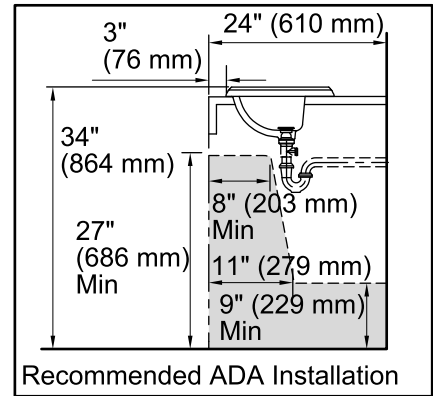

Memoirs® Classic
Drop-in Bathroom Sink
K-2241-1

Technical Information

All product dimensions are nominal.

- Bowl configuration: Single
- Installation: Drop-in
- Bowl area (Only): Length: 17" (432 mm)
Width: 10" (254 mm)
Water depth: 5" (127 mm)
- Number of deck holes: 1
- Faucet hole(s): 1-3/8" (35 mm)
- Drain hole: 1-3/4" (44 mm)
- Template: 1003676, required, included