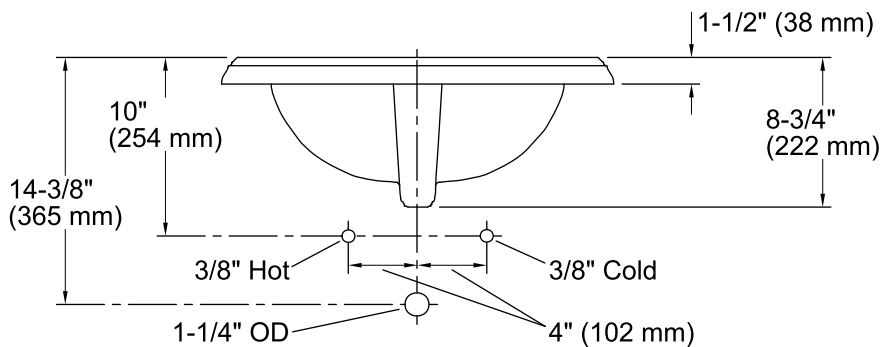

Memoirs® Classic
Drop-in Bathroom Sink
K-2241-1

Technical Information

All product dimensions are nominal.

- Bowl configuration: Single
- Installation: Drop-in
- Bowl area (Only): Length: 17" (432 mm)
Width: 10" (254 mm)
Water depth: 5" (127 mm)
- Number of deck holes: 1
- Faucet hole(s): 1-3/8" (35 mm)
- Drain hole: 1-3/4" (44 mm)
- Template: 1003676, required, included