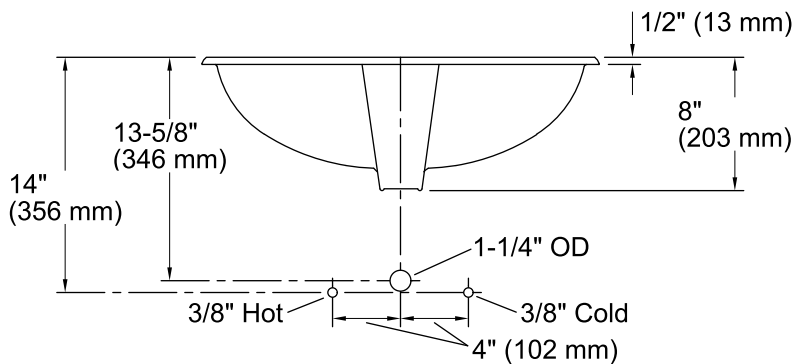

Note: Waterproof unprotected overhang area on the underside of wood counter.