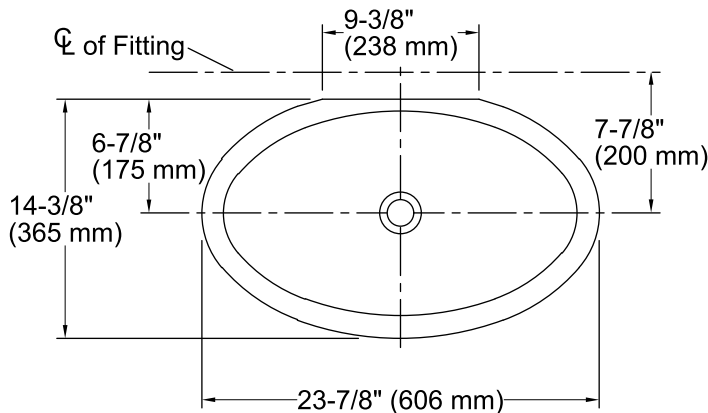

Note: Waterproof unprotected overhang area on the underside of wood counter.