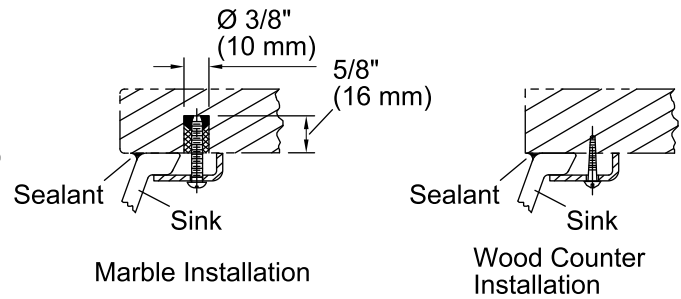

Note: Waterproof unprotected overhang area on the underside of wood counter.