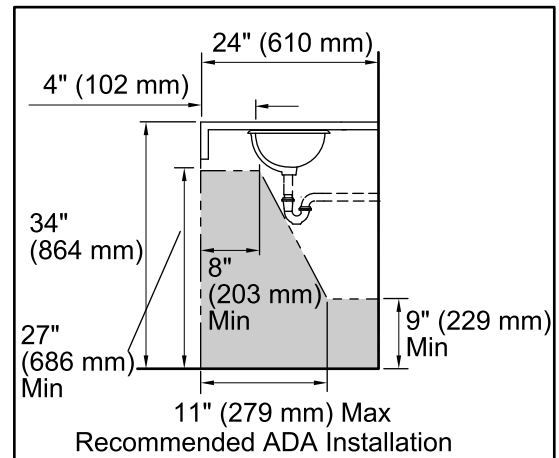

### Technical Information

All product dimensions are nominal.

- Bowl configuration: Single
- Installation: Under-mount
- Bowl area (Only): Length: 21" (533 mm)  
Width: 12" (305 mm)  
Water depth: 4-7/8" (124 mm)
- Drain hole: 1-3/4" (44 mm)
- Template: 1046699-7, required, not included