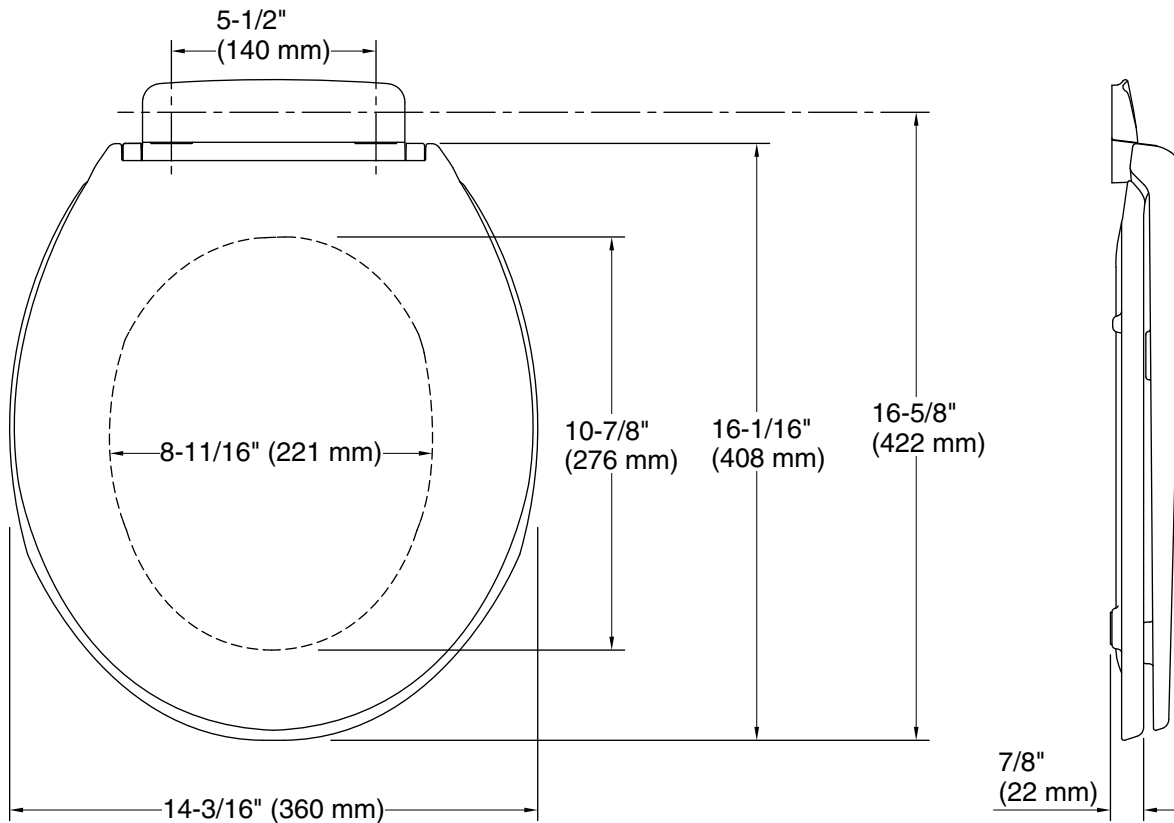

Highline® Quiet-Close™
round-front toilet seat
K-22204

Features

- Quiet-Close™ lid closes slowly and quietly without slamming.
- Grip-Tight bumpers hold seat firmly in place.
- Single-hinge cover simplifies cleaning.
- Quick-Attach® hardware for fast and secure installation.
- Color-matched plastic hinges.

Color Code Description

	0	White
--	---	-------

Technical Information

All product dimensions are nominal.

Seat shape type: Round-front

Seat front type: Closed-front

Seat-mounting holes: 5-1/2" (140 mm)

Notes