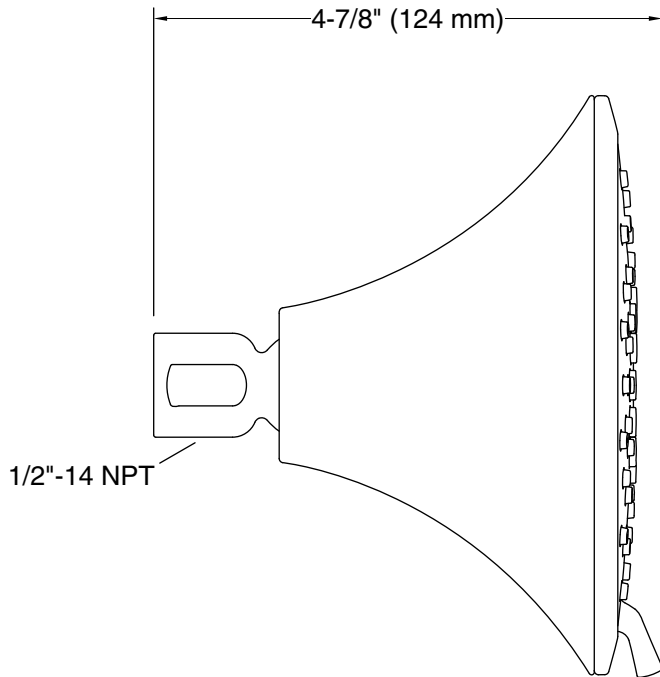

#### Installation

- Coordinates with Forté®, Alteo®, and Refinia® faucets and accessories.
- 1/2"-14 NPT connection.
- Wall-mount.

#### Technical Information

All product dimensions are nominal.