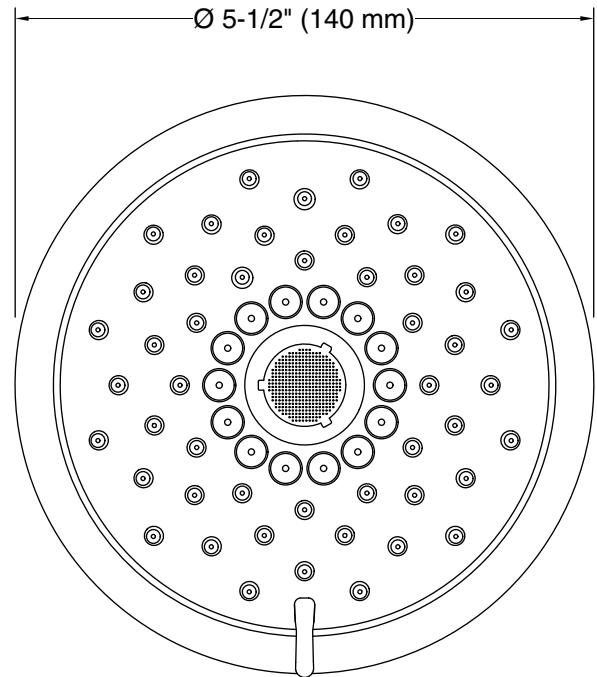

#### Installation

- Coordinates with Forté®, Alteo®, and Refinia® faucets and accessories.
- 1/2"-14 NPT connection.
- Wall-mount.

#### Technical Information

All product dimensions are nominal.