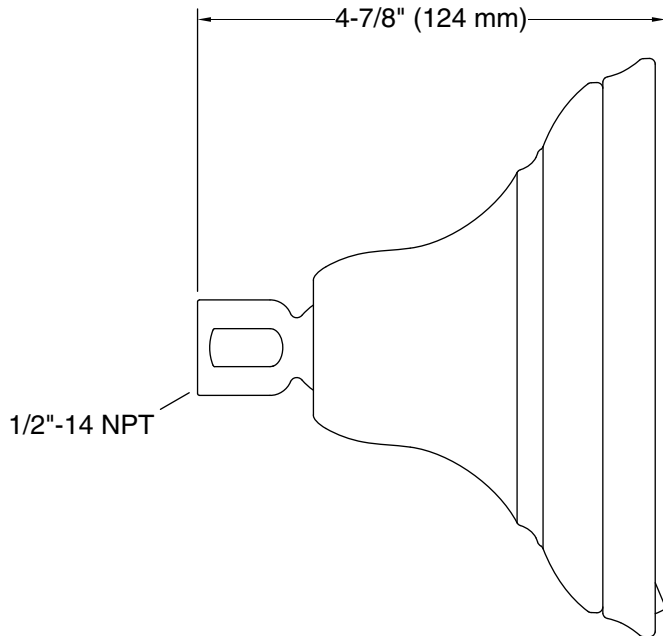

Technical Information

All product dimensions are nominal.

Showerhead/Body Spray:

Rated maximum flow: 2.5 gal/min (9.5 l/min)

Notes

Install this product according to the installation instructions.