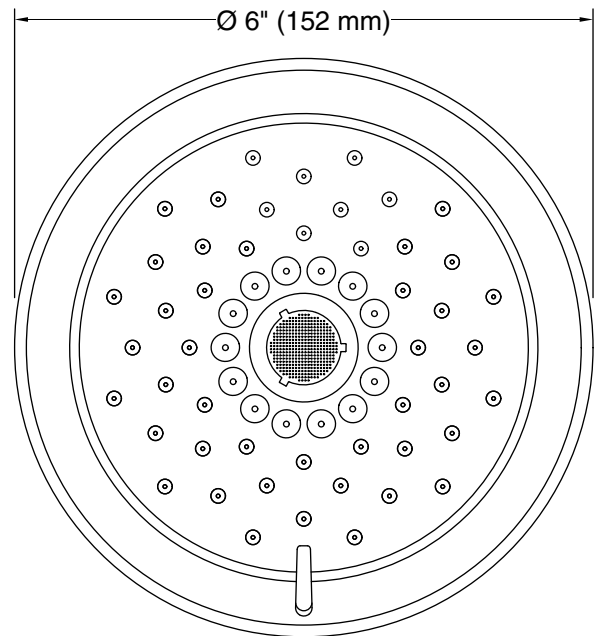

Material

- KOHLER finishes resist corrosion and tarnishing.

Installation

- 1/2"-14 NPT connection.
- Wall-mount.

Recommended Products/Accessories

K-7397 Shower Arm and Flange
K-7395 Shower Arm and Flange
K-23723 Faucet cleaner

Color	Code	Description
	CP	Polished Chrome
	SN	Vibrant® Polished Nickel
	PB	Vibrant® Polished Brass
	BN	Vibrant® Brushed Nickel
	BV	Vibrant® Brushed Bronze
	2BZ	Oil-Rubbed Bronze

Technical Information

All product dimensions are nominal.

Showerhead/Body Spray:

Rated maximum flow: 2.5 gal/min (9.5 l/min)

Notes

Install this product according to the installation instructions.