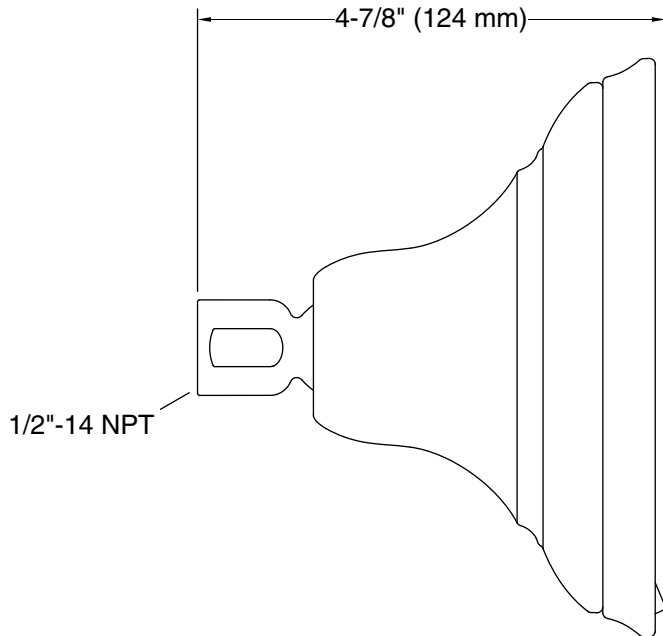

Material

- KOHLER finishes resist corrosion and tarnishing.

Installation

- 1/2"-14 NPT connection.
- Wall-mount.

Water Conservation & Rebates

- This product can help a building earn Water Efficiency points in LEED® Green Building Rating System.

Recommended Products/Accessories

K-7397 Shower Arm and Flange
K-7395 Shower Arm and Flange
K-23723 Faucet cleaner

Codes/Standards

ASME A112.18.1/CSA B125.1
DOE - Energy Policy Act 1992
EPA WaterSense®
California Energy Commission (CEC)

Technical Information

All product dimensions are nominal.

Showerhead/Body Spray:

Rated maximum flow: 1.75 gal/min (6.6 l/min)

Notes

Install this product according to the installation instructions.