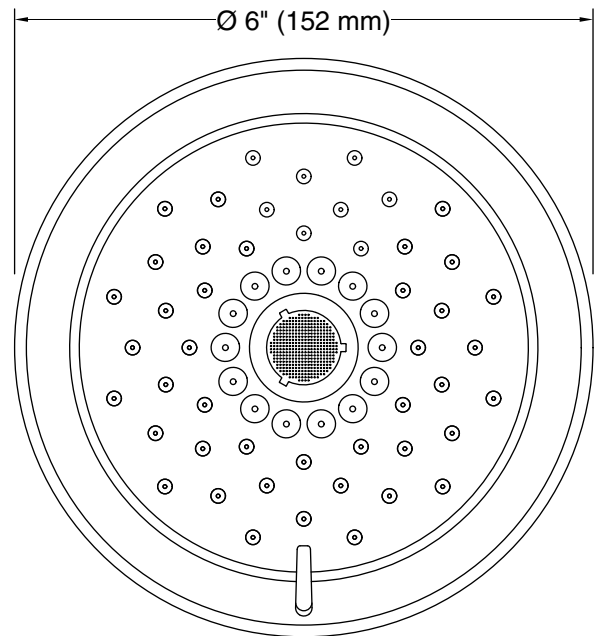

Material

- KOHLER finishes resist corrosion and tarnishing.

Installation

- 1/2"-14 NPT connection.
- Wall-mount.

Water Conservation & Rebates

- This product can help a building earn Water Efficiency points in LEED® Green Building Rating System.

Recommended Products/Accessories

K-7397 Shower Arm and Flange
K-7395 Shower Arm and Flange
K-23723 Faucet cleaner

Codes/Standards

ASME A112.18.1/CSA B125.1
DOE - Energy Policy Act 1992
EPA WaterSense®
California Energy Commission (CEC)

Technical Information

All product dimensions are nominal.

Showerhead/Body Spray:

Rated maximum flow: 1.75 gal/min (6.6 l/min)

Notes

Install this product according to the installation instructions.