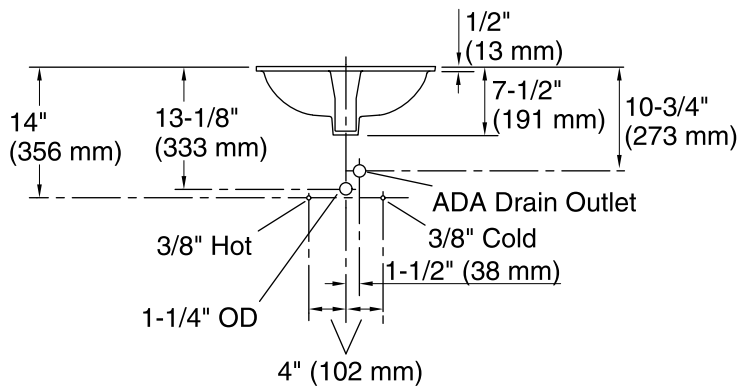

### Technical Information

All product dimensions are nominal.

Installation:	Under-mount
Bowl area:	Length: 19" (483 mm) Width: 15" (381 mm) Water depth: 4" (102 mm)
Drain hole:	1-3/4" (44 mm)
Template:	1018997-7, required, not included