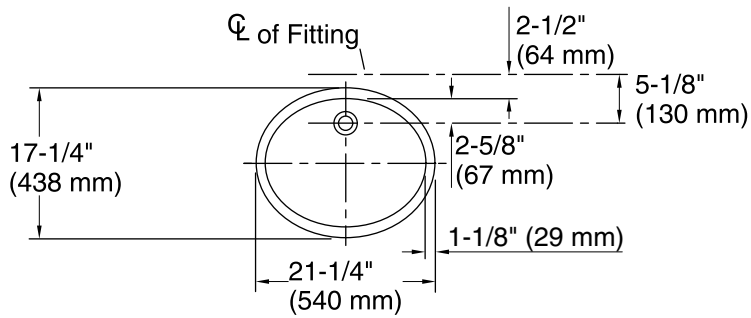

### Technical Information

All product dimensions are nominal.

Installation:	Under-mount
Bowl area:	Length: 19" (483 mm) Width: 15" (381 mm) Water depth: 4" (102 mm)
Drain hole:	1-3/4" (44 mm)
Template:	1018997-7, required, not included