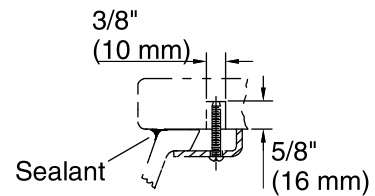

### Technical Information

All product dimensions are nominal.

Installation:	Under-mount
Bowl area:	Length: 19" (483 mm) Width: 15" (381 mm) Water depth: 4" (102 mm)
Drain hole:	1-3/4" (44 mm)
Template:	1018997-7, required, not included