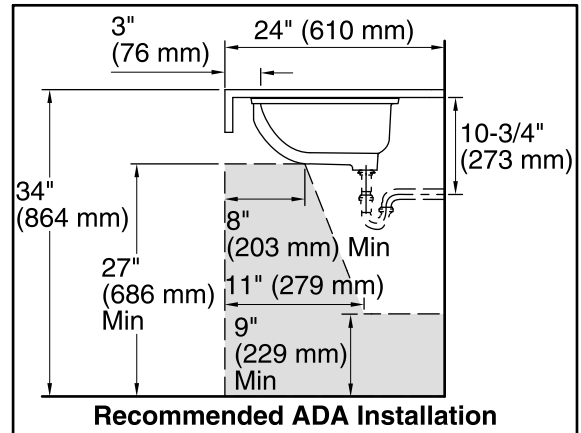

### Technical Information

All product dimensions are nominal.

Installation:	Under-mount
Bowl area:	Length: 19" (483 mm) Width: 15" (381 mm) Water depth: 4" (102 mm)
Drain hole:	1-3/4" (44 mm)
Template:	1018997-7, required, not included