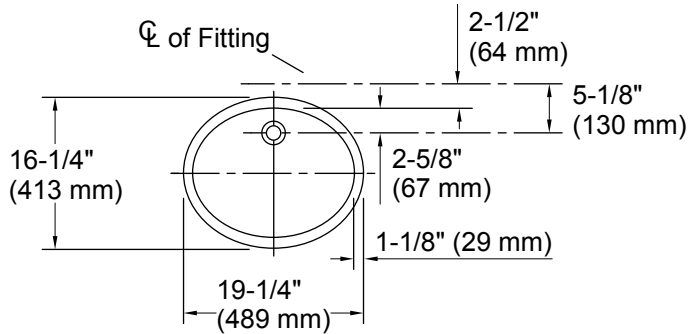

Marble Installation

Technical Information

All product dimensions are nominal.

Installation:	Under-mount
Bowl area:	Length: 17" (432 mm) Width: 14" (356 mm) Water depth: 4" (102 mm)
Drain hole:	1-3/4" (44 mm)
Template:	1151011-7, required, not included

Notes

Install this product according to the installation instructions.

NOTICE: Countertop manufacturer or cutter must use the current product template available at www.kohler.com, or by calling 1-800-4KOHLER. Kohler Co. is not responsible for cutout errors when the incorrect cutout template is used.

ADA, CSA B651 compliant when installed to the specific requirements of these regulations.