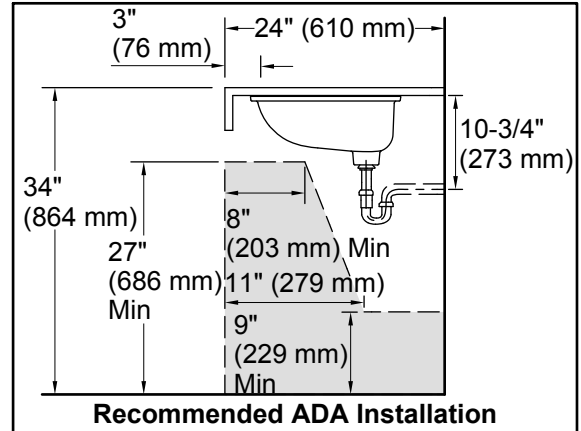

Marble Installation

Technical Information

All product dimensions are nominal.

Installation:	Under-mount
Bowl area:	Length: 17" (432 mm) Width: 14" (356 mm) Water depth: 4" (102 mm)
Drain hole:	1-3/4" (44 mm)
Template:	1151011-7, required, not included

Notes

Install this product according to the installation instructions.

NOTICE: Countertop manufacturer or cutter must use the current product template available at www.kohler.com, or by calling 1-800-4KOHLER. Kohler Co. is not responsible for cutout errors when the incorrect cutout template is used.

ADA, CSA B651 compliant when installed to the specific requirements of these regulations.