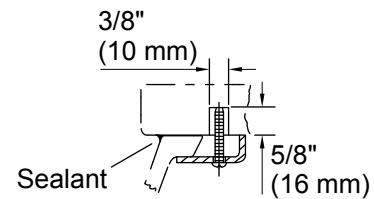

Marble Installation

Technical Information

All product dimensions are nominal.

Installation:	Under-mount
Bowl area:	Length: 17" (432 mm) Width: 14" (356 mm) Water depth: 4" (102 mm)
Drain hole:	1-3/4" (44 mm)
Template:	1151011-7, required, not included

Notes

Install this product according to the installation instructions.

NOTICE: Countertop manufacturer or cutter must use the current product template available at www.kohler.com, or by calling 1-800-4KOHLER. Kohler Co. is not responsible for cutout errors when the incorrect cutout template is used.

ADA, CSA B651 compliant when installed to the specific requirements of these regulations.