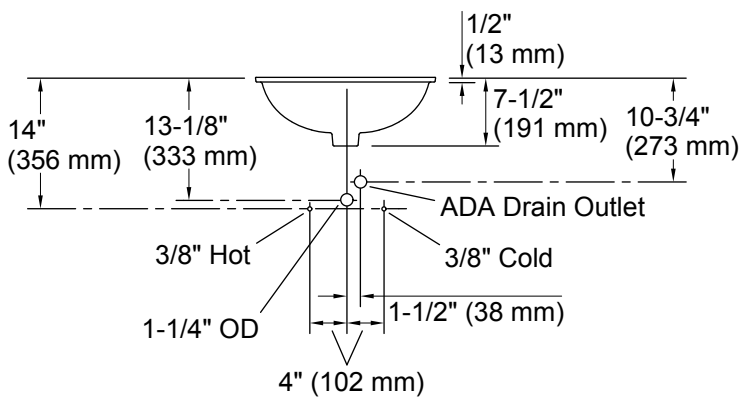

Marble Installation

Technical Information

All product dimensions are nominal.

Installation:	Under-mount
Bowl area:	Length: 17" (432 mm) Width: 14" (356 mm) Water depth: 4" (102 mm)
Drain hole:	1-3/4" (44 mm)
Template:	1151011-7, required, not included

Notes

Install this product according to the installation instructions.

NOTICE: Countertop manufacturer or cutter must use the current product template available at www.kohler.com, or by calling 1-800-4KOHLER. Kohler Co. is not responsible for cutout errors when the incorrect cutout template is used.

ADA, CSA B651 compliant when installed to the specific requirements of these regulations.