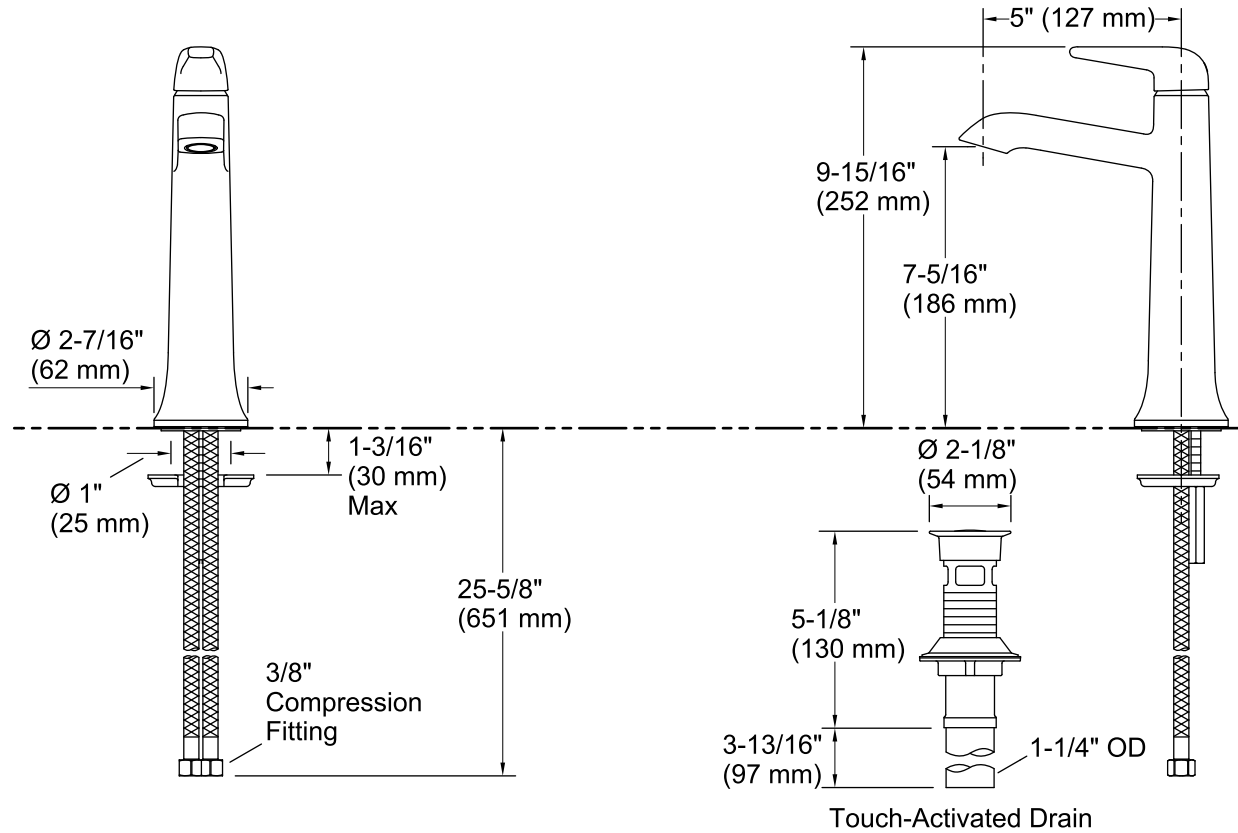

### Material

- Premium metal construction.
- For single-hole installation.
- KOHLER finishes resist corrosion and tarnishing.
- 5" (128 mm) spout reach.
- 7-5/16" (186 mm) spout height.
- 1.2 gal/min (4.5 l/min) maximum flow rate [max at 60 psi (4.14 bar)].
- KOHLER ceramic disc valves exceed industry longevity standards for a lifetime of durable performance.
- Single handle allows for both volume and temperature control.
- Includes metal touch-activated drain with 1-1/4" tailpiece.
- Ideal for vessel sink applications.
- Coordinates with Tempered™ faucets, accessories, and showering components to complete your bathroom.
- Pre-attached flexible supply lines simplify installation.
- Single lever handle allows for both volume and temperature control.
- Tall height complements vessel sinks.
- KOHLER® ceramic disc valves exceed industry longevity standards, ensuring durable performance for life.
- Includes metal pop-up drain with 1-1/4" tailpiece.
- 1.2 gpm (gallons per minute) flow rate.
- Coordinates with other products in the Tempered collection.
- Premium material construction.
- KOHLER finishes resist corrosion and tarnishing.
- For single-hole or 4-inch center installation (escutcheon plate included).
- Pre-attached flexible supply lines simplify installation.

### Technical Information

All product dimensions are nominal.

#### Spout:

Spout reach: 5" (128 mm)