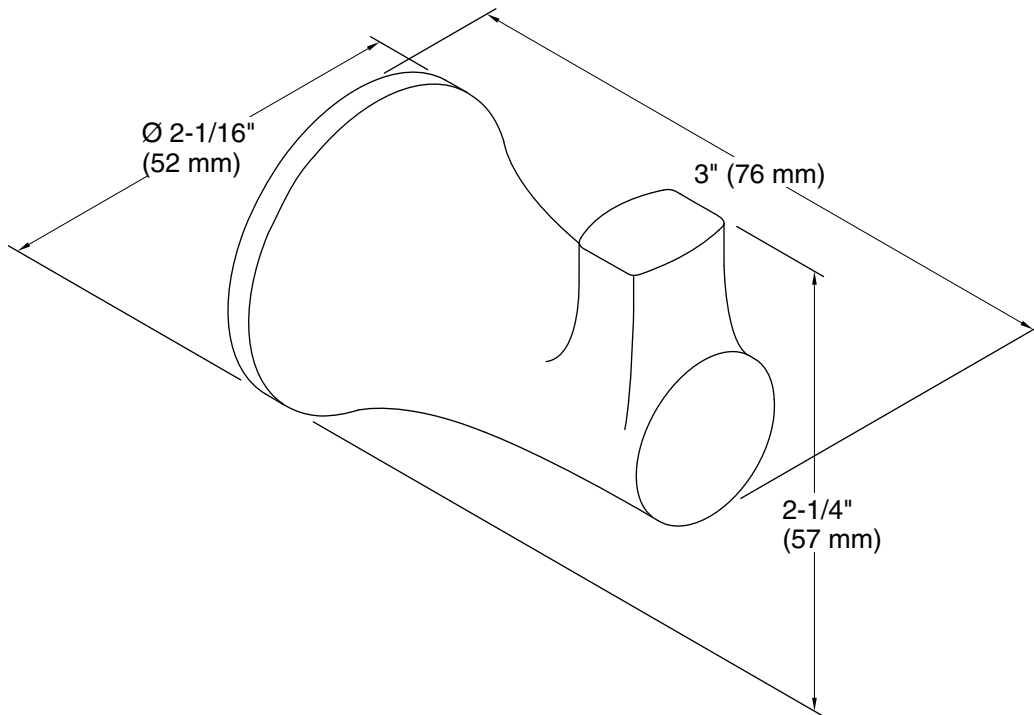

Color	Code	Description
	CP	Polished Chrome
	SN	Vibrant® Polished Nickel
	BN	Vibrant® Brushed Nickel
	BL	Matte Black

Technical Information

All product dimensions are nominal.

Material: Zinc

Notes

Install this product according to the installation instructions.