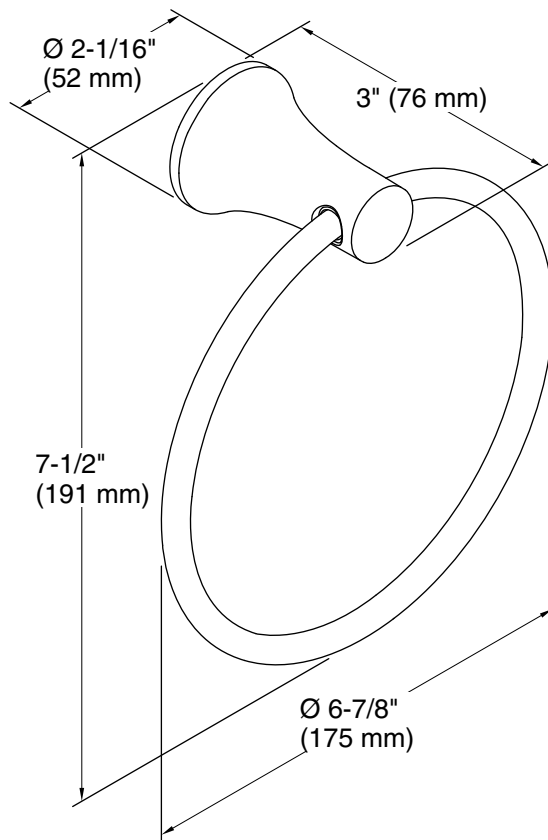

Color	Code	Description
	CP	Polished Chrome
	SN	Vibrant® Polished Nickel
	BN	Vibrant® Brushed Nickel
	BL	Matte Black

Technical Information

All product dimensions are nominal.

Material: Zinc

Notes

Install this product according to the installation instructions.