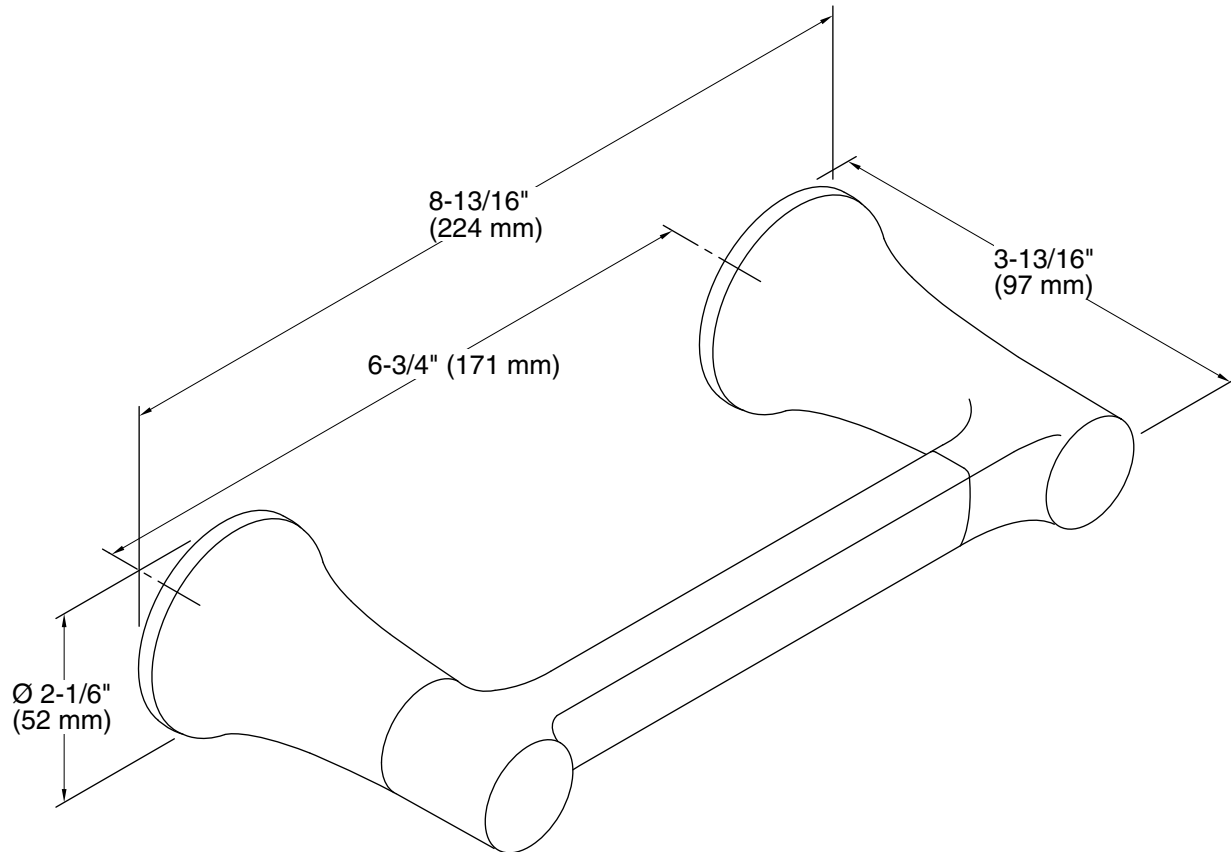

Technical Information

All product dimensions are nominal.

Material: Zinc

Notes

Install this product according to the installation instructions.

CAUTION: Risk of personal injury. Do not install these products in any area where they are likely to be used inadvertently as a grab bar or support bar. These products are not designed or intended for use as a grab bar or support bar.