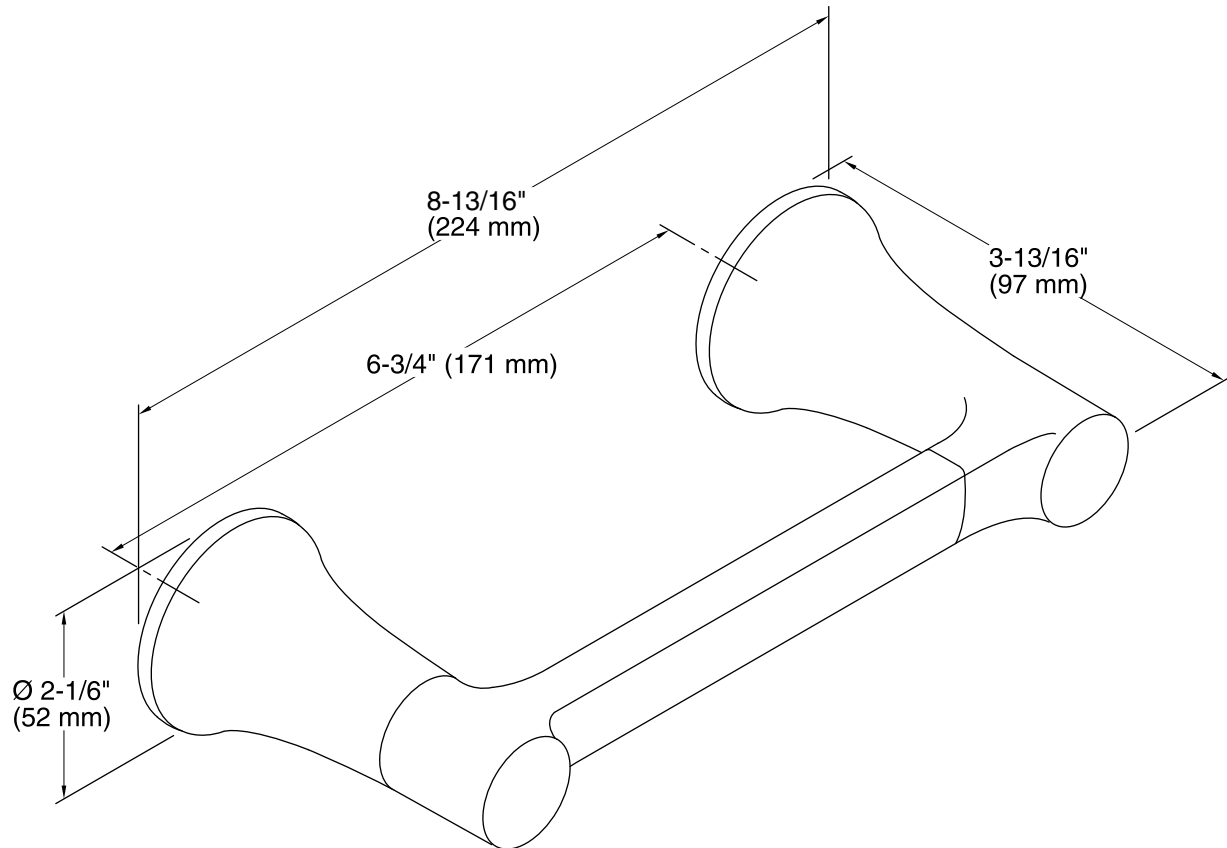

Technical Information

All product dimensions are nominal.

Notes

Install this product according to the installation instructions.

CAUTION: Risk of personal injury. Do not install these products in any area where they are likely to be used inadvertently as a grab bar or support bar. These products are not designed or intended for use as a grab bar or support bar.