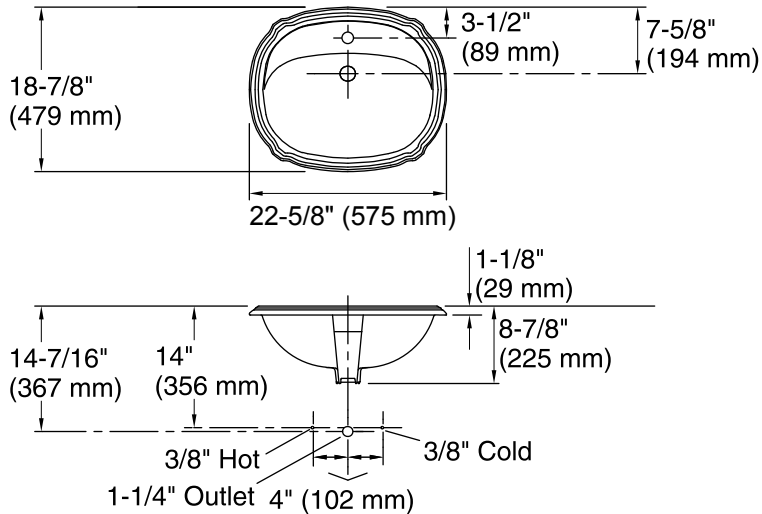

Features

- Single faucet hole.
- Oval basin.
- Coordinates with other products in the Portrait collection.

Material

- Vitreous china.

Installation

- Drop-in

Recommended Products/Accessories

K-8998 P-Trap

Color	Code	Description
	0	White
	96	Biscuit
	47	Almond
	NY	Dune
	95	Ice™ Grey
	G9	Sandbar
	K4	Cashmere
	58	Thunder™ Grey
	7	Black Black™

Technical Information

All product dimensions are nominal.

Installation:	Drop-in
Bowl area:	Length: 20" (508 mm) Width: 12" (305 mm) Water depth: 5" (127 mm)
Number of deck holes:	1
Faucet hole(s):	1-3/8" (35 mm)
Drain hole:	1-3/4" (44 mm)
Template:	1004223-7, required, included