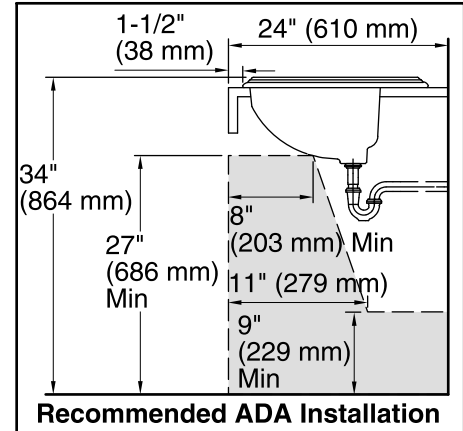

Features

- Single faucet hole.
- Oval basin.
- Coordinates with other products in the Portrait collection.

Material

- Vitreous china.

Installation

- Drop-in

Recommended Products/Accessories

K-8998 P-Trap

Color	Code	Description
	0	White
	96	Biscuit
	47	Almond
	NY	Dune
	95	Ice™ Grey
	G9	Sandbar
	K4	Cashmere
	58	Thunder™ Grey
	7	Black Black™

Technical Information

All product dimensions are nominal.

Installation:	Drop-in
Bowl area:	Length: 20" (508 mm) Width: 12" (305 mm) Water depth: 5" (127 mm)
Number of deck holes:	1
Faucet hole(s):	1-3/8" (35 mm)
Drain hole:	1-3/4" (44 mm)
Template:	1004223-7, required, included