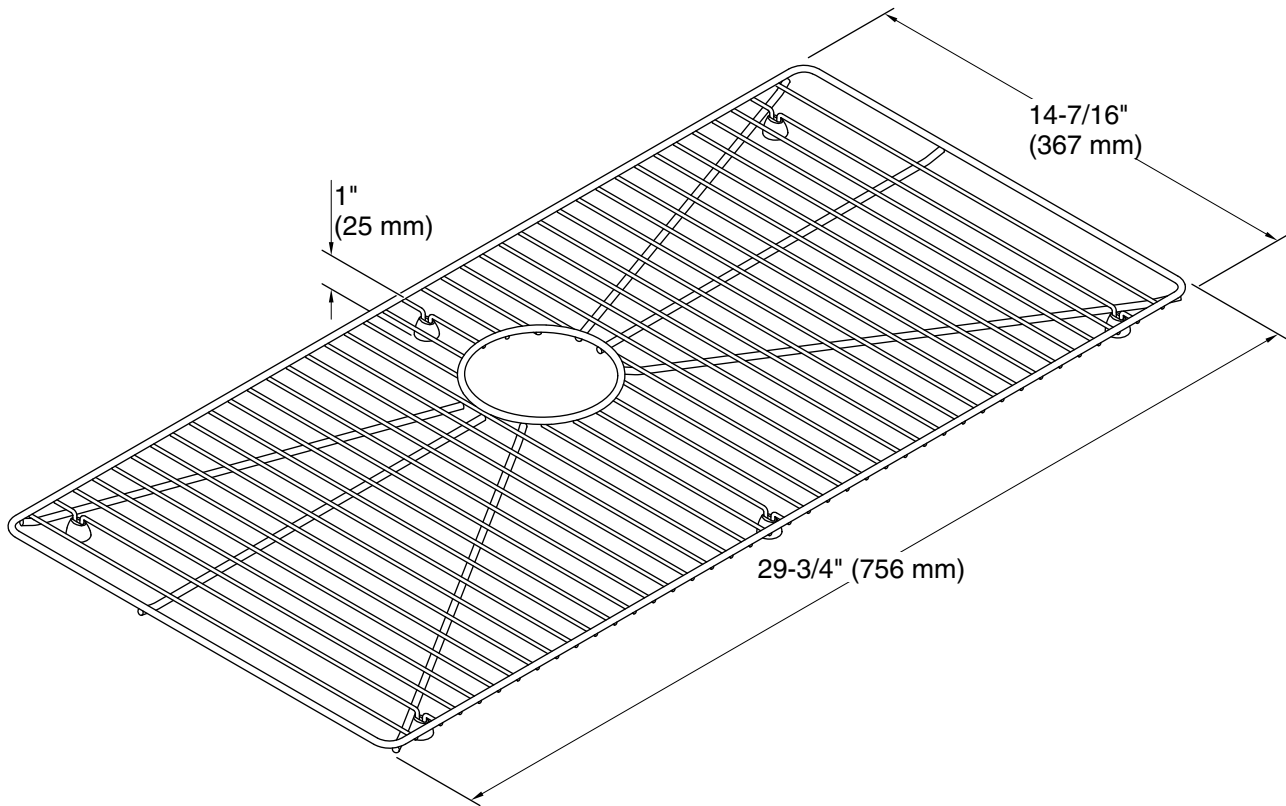

	ST	Stainless Steel
--	----	-----------------

Lyric® Cater™
Stainless steel sink rack
K-21616

Technical Information

All product dimensions are nominal.

Installation Type: Freestanding

Material: Stainless Steel