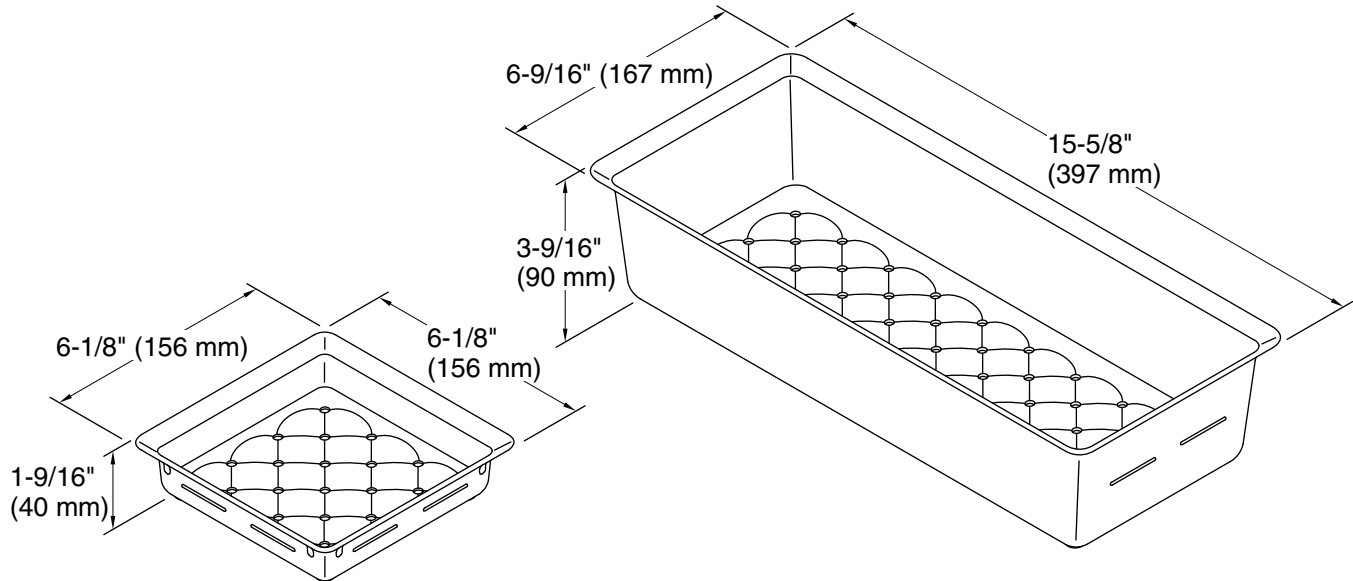

Lyric® Cater™

colander set for kitchen sink
K-21614

Features

- Included with K-RC21612-2PC, K-RH23374-4PC, K-RH23375-4PC, and K-RH23376-4PC sinks.
- Two-piece nested colander for in-sink rinsing and draining.
- Polypropylene construction.
- Dishwasher safe.

Color	Code	Description
	0	White
	CH1	Warm Charcoal

Technical Information

All product dimensions are nominal.

Installation Type: Fixture-mount

Material: Plastic