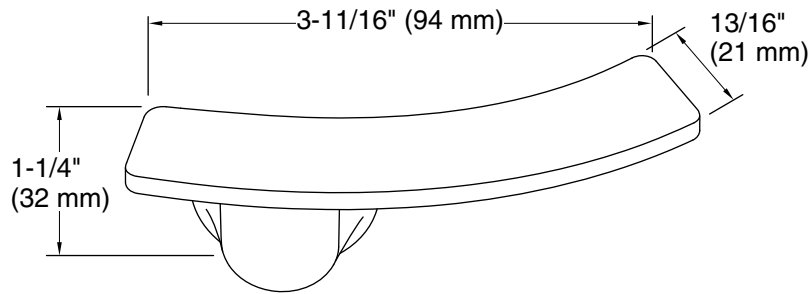

Betello™

right-hand trip lever
K-21261-R

Features

- Right-hand trip lever included.
- For use with the K-20197-RA Betello™ toilet.

Material

- Premium metal construction for durability and reliability.
- KOHLER finishes resist corrosion and tarnishing.

Technical Information

All product dimensions are nominal.

Installation Type: Fixture-mount

Material: Metal

Notes

ADA, OBC, CSA B651 compliant when installed to the specific requirements of these regulations.