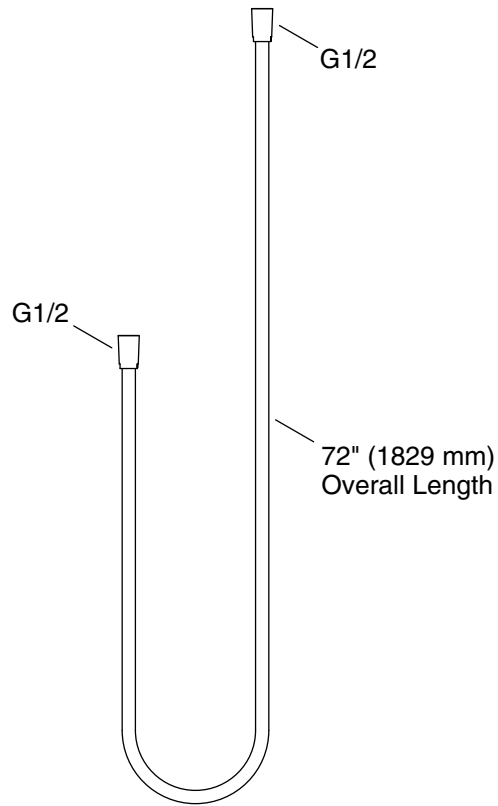

### Features

- 72" (1829 mm) hose length
- Swivel base helps reach target areas
- For use with a handshower (sold separately)
- Finish-matched hose fittings

### Available Colors/Finishes

*Color tiles intended for reference only.*

Color	Code	Description
-------	------	-------------

BN Vibrant® Brushed Nickel

BL Matte Black

**Technical Information**

All product dimensions are nominal.