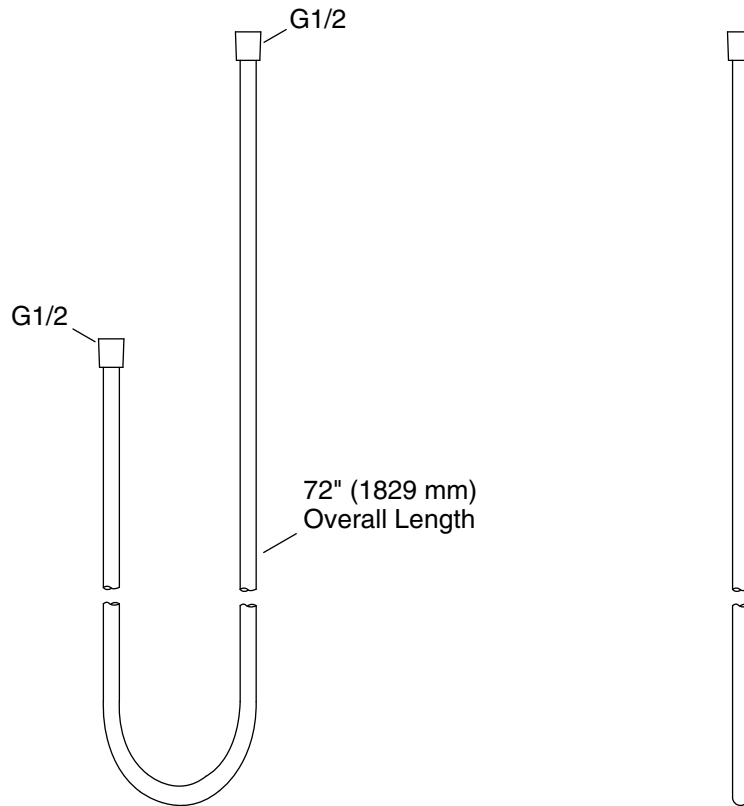

Features

- 72" (1829 mm) hose length
- Swivel base helps reach target areas
- For use with a handshower (sold separately)
- Hose fittings in contrasting finish

Material

- Hose is a durable, flexible polymer blend with soft-touch finish for a hassle-free drape
- KOHLER finishes resist corrosion and tarnishing

Available Colors/Finishes

Color tiles intended for reference only.

Color	Code	Description
	CP	Polished Chrome

Technical Information

All product dimensions are nominal.

Drain included: No

Spout:

Notes