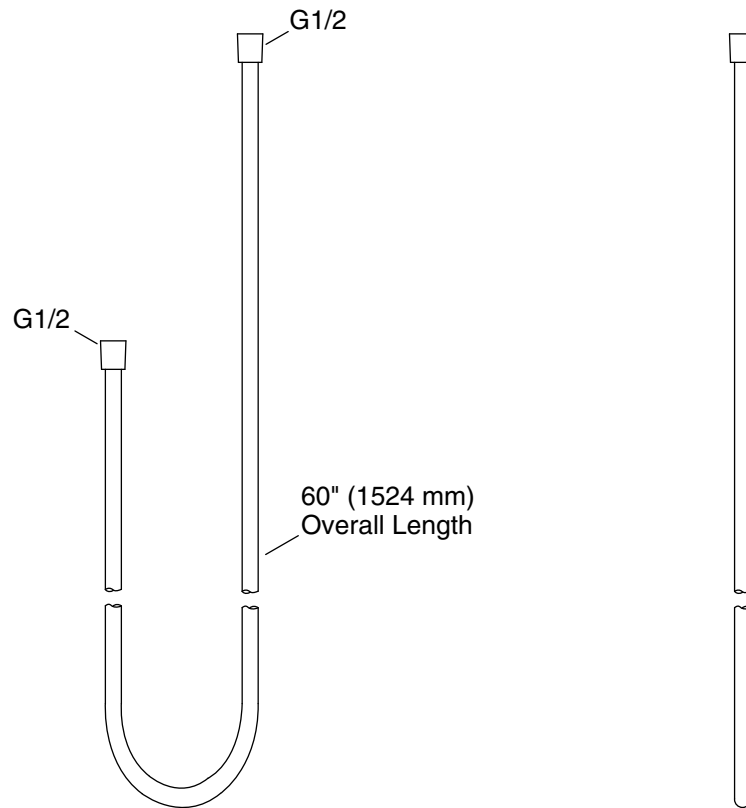

Features

- 60" (1524 mm) hose length
- Swivel base helps reach target areas
- For use with a handshower (sold separately)
- Hose fittings in contrasting finish

Material

- Hose is a durable, flexible polymer blend with soft-touch finish for a hassle-free drape
- KOHLER finishes resist corrosion and tarnishing

CP

Polished Chrome

Technical Information

All product dimensions are nominal.

Drain included: No

Spout:

Notes

ADA, OBC compliant when installed to the specific requirements of these regulations.