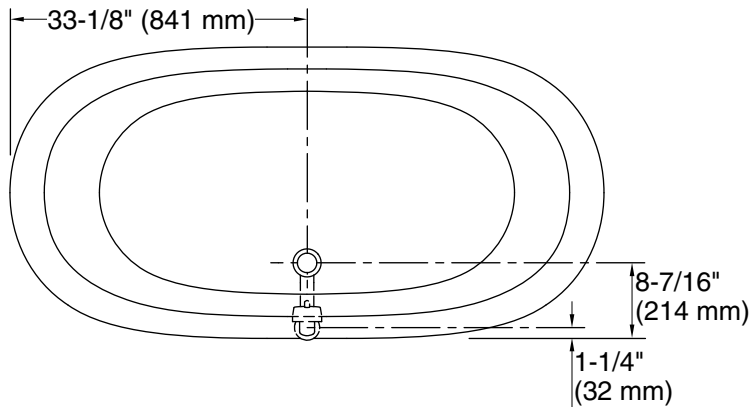

For the most current Specification Sheet, go to www.kohler.com USA or www.kohler.ca Canada

6-8-2024 19:39 - US

THE BOLD LOOK
OF **KOHLER**®

Technical Information

All product dimensions are nominal.

Drain location:	Center
Basin area, bottom:	48-15/16" x 24-3/4" (1243 mm x 629 mm)
Basin area, top:	58-11/16" x 27-13/16" (1491 mm x 706 mm)
Weight:	396.2 lbs (179.7 kg)
Minimum floor load:	90 lbs/ft ² (439.4 kg/m ²)
Water depth:	14-3/8" (366 mm)
Water capacity:	69 gal (261.2 L)
Template:	1344921-7, not required, not included