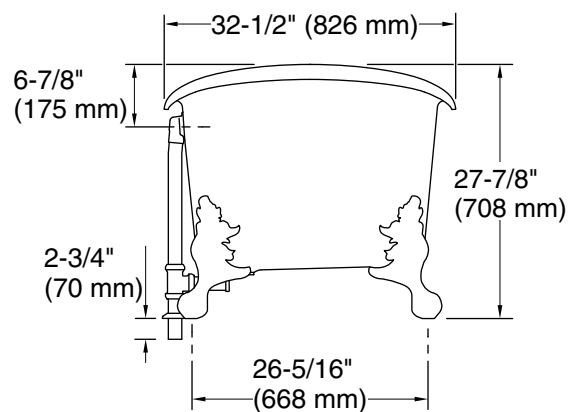

Artifacts™

66-1/8" x 32-1/2" freestanding bath
K-21000-PFG

Features

- Freestanding design creates a striking focal point in your bathing area
- Integral lumbar support on both ends
- Safeguard® slip-resistant surface provides excellent traction underfoot
- Painted exterior in Fresh Green
- Coordinates with other products in the Artifacts collection

For the most current Specification Sheet, go to www.kohler.com USA or www.kohler.ca Canada

6-8-2024 19:39 - US

THE BOLD LOOK
OF **KOHLER**®

Technical Information

All product dimensions are nominal.

Drain location:	Center
Basin area, bottom:	48-15/16" x 24-3/4" (1243 mm x 629 mm)
Basin area, top:	58-11/16" x 27-13/16" (1491 mm x 706 mm)
Weight:	396.2 lbs (179.7 kg)
Minimum floor load:	90 lbs/ft ² (439.4 kg/m ²)
Water depth:	14-3/8" (366 mm)
Water capacity:	69 gal (261.2 L)
Template:	1344921-7, not required, not included

Notes

Measure your actual product for rough-in details.

Install this product according to the installation instructions.

The hot water supply should be 70% of the capacity of the bath or greater. Installations will vary.