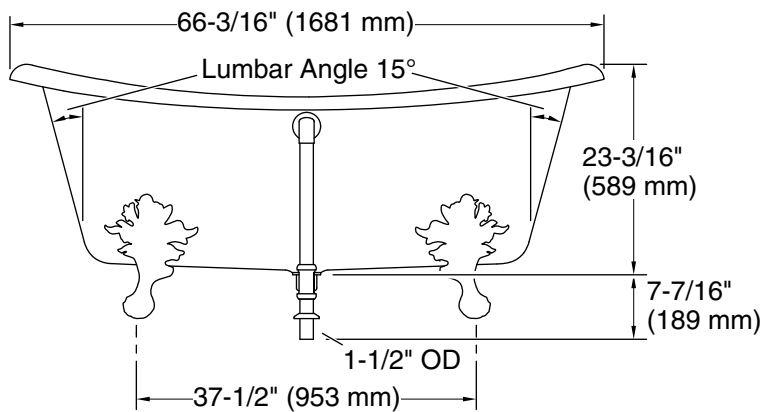

For the most current Specification Sheet, go to www.kohler.com USA or www.kohler.ca Canada

6-8-2024 19:39 - US

THE BOLD LOOK
OF **KOHLER**®

Technical Information

All product dimensions are nominal.

Drain location:	Center
Basin area, bottom:	48-15/16" x 24-3/4" (1243 mm x 629 mm)
Basin area, top:	58-11/16" x 27-13/16" (1491 mm x 706 mm)
Weight:	396.2 lbs (179.7 kg)
Minimum floor load:	90 lbs/ft ² (439.4 kg/m ²)
Water depth:	14-3/8" (366 mm)
Water capacity:	69 gal (261.2 L)
Template:	1344921-7, not required, not included