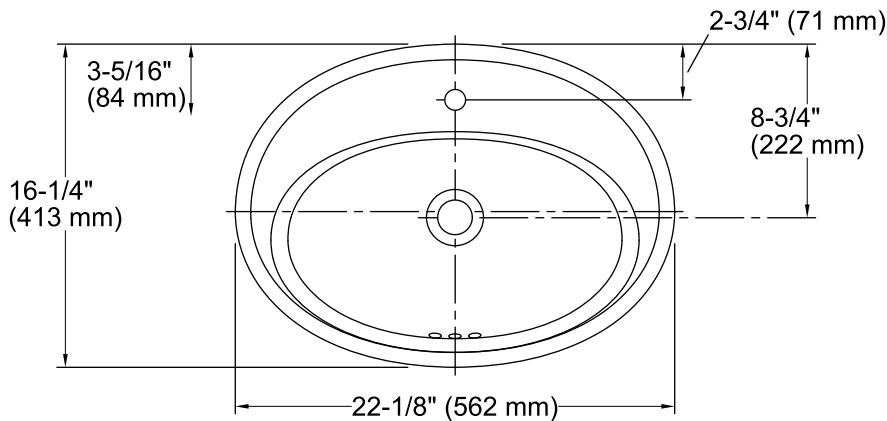

Features

- Vitreous china.
- Drop-in.
- Oval basin.
- With overflow.
- Single faucet hole.
- Coordinates with other products in the Serif collection.
- 22-1/8" (562 mm) x 16-1/4" (413 mm) x 8-1/4" (210 mm)

Color tiles intended for reference only.

Color	Code	Description
	0	White
	96	Biscuit
	47	Almond
	NY	Dune
	95	Ice™ Grey
	G9	Sandbar
	7	Black Black™

Technical Information

All product dimensions are nominal.

- Bowl configuration: Single
- Installation: Drop-in
- Bowl area (Only): Length: 16-7/8" (429 mm)
Width: 10-1/8" (257 mm)
Water depth: 4-7/8" (124 mm)
- Number of deck holes: 1
- Faucet hole(s): 1-3/8" (35 mm)
- Drain hole: 1-3/4" (44 mm)
- Template: 1014189-7, required, included