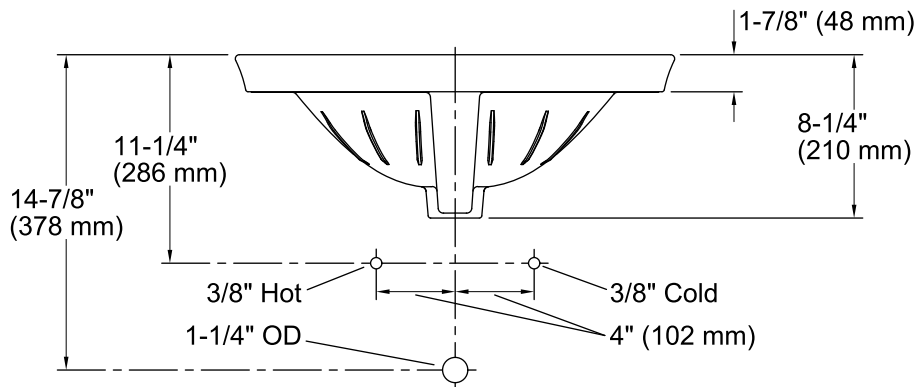

Features

- Vitreous china.
- Drop-in.
- Oval basin.
- With overflow.
- Single faucet hole.
- Coordinates with other products in the Serif collection.
- 22-1/8" (562 mm) x 16-1/4" (413 mm) x 8-1/4" (210 mm)

Color tiles intended for reference only.

Color	Code	Description
	0	White
	96	Biscuit
	47	Almond
	NY	Dune
	95	Ice™ Grey
	G9	Sandbar
	7	Black Black™

Technical Information

All product dimensions are nominal.

- Bowl configuration: Single
- Installation: Drop-in
- Bowl area (Only): Length: 16-7/8" (429 mm)
Width: 10-1/8" (257 mm)
Water depth: 4-7/8" (124 mm)
- Number of deck holes: 1
- Faucet hole(s): 1-3/8" (35 mm)
- Drain hole: 1-3/4" (44 mm)
- Template: 1014189-7, required, included