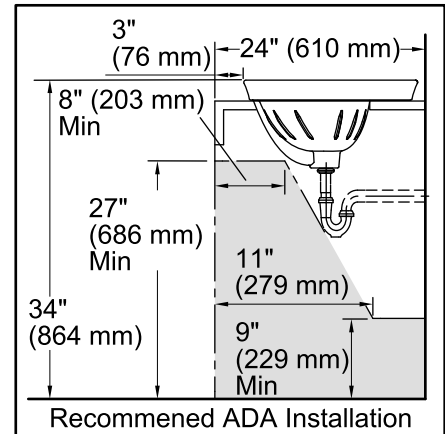

Technical Information

All product dimensions are nominal.

- Bowl configuration: Single
- Installation: Drop-in
- Bowl area (Only): Length: 16-7/8" (429 mm)
  Width: 10-1/8" (257 mm)
  Water depth: 4-7/8" (124 mm)
- Number of deck holes: 1
- Faucet hole(s): 1-3/8" (35 mm)
- Drain hole: 1-3/4" (44 mm)
- Template: 1014189-7, required, included

Notes

Install this product according to the installation instructions.

NOTICE: Countertop manufacturer or cutter must use the cut-out template provided with the product, or a current one provided by Kohler Co. (call 1-800-4-KOHLER). Kohler Co. is not responsible for cutout errors when the incorrect cut-out template is used.

ADA compliant when installed to the specific requirements of these regulations.