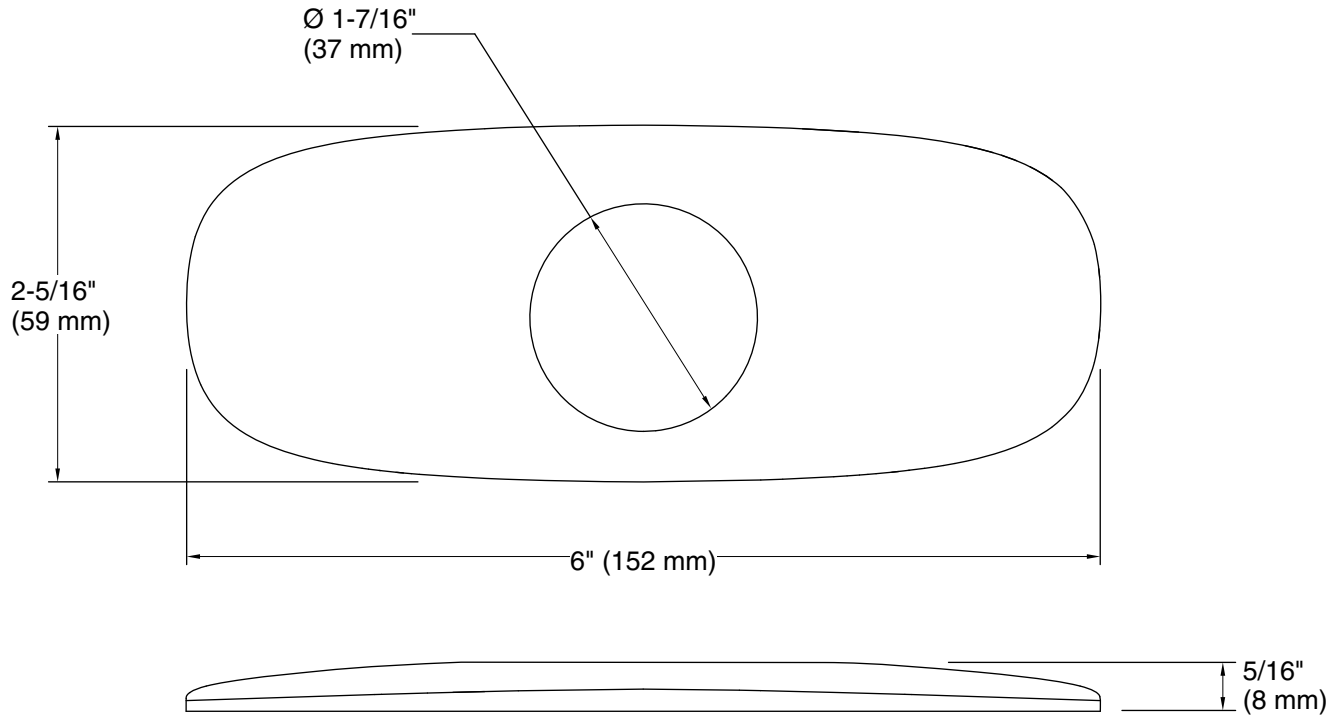

Features

- For use with July™ deck-mount faucet

Material

- Brass

Codes/Standards

None Applicable

KOHLER® One-Year Limited Warranty

See website for detailed warranty information.

Available Colors/Finishes

Color tiles intended for reference only.

Color	Code	Description
	CP	Polished Chrome

Technical Information

All product dimensions are nominal.

Notes

Install this product according to the installation guide.