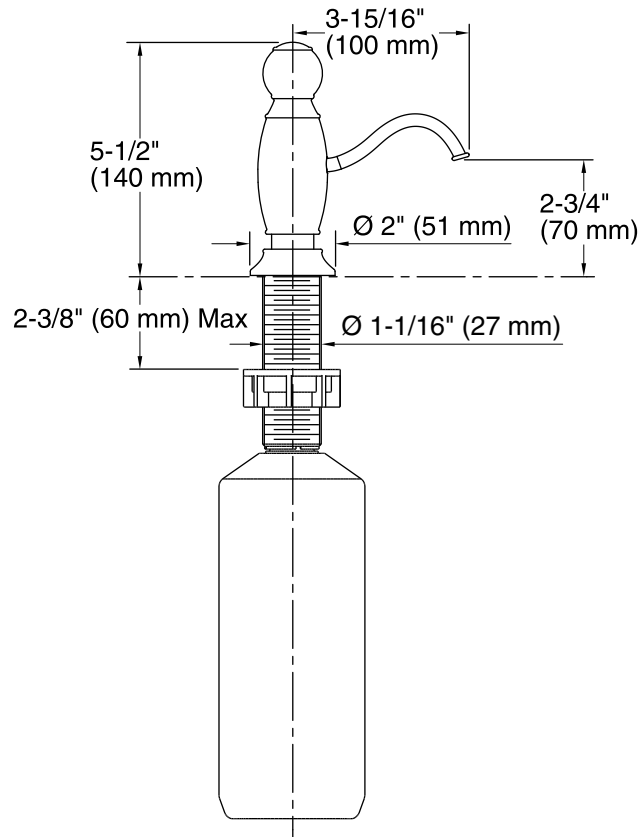

Features

- Holds up to 16 ounces of soap or lotion; refillable from top
- Solid-brass construction
- Greater thread length is suitable for use with thicker countertops
- Coordinates with traditional-style faucets.

Technical Information

All product dimensions are nominal.

Material: Brass

Notes

Install this product according to the installation guide.