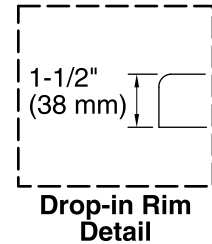

No change in measurements if connected with drain illustrated. (K-7272)

Required Access
30" (762 mm) W x
15" (381 mm) H