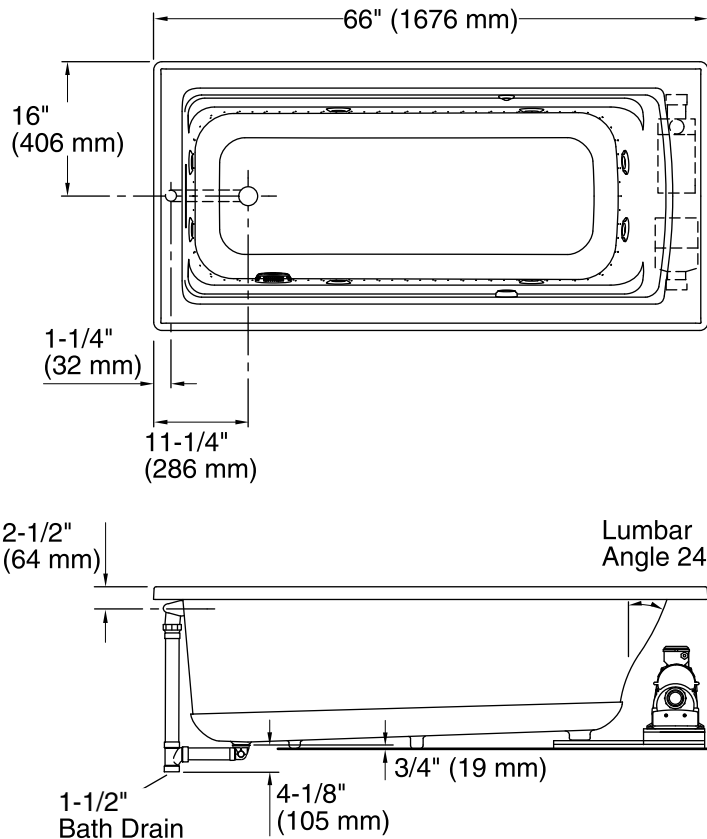

5.5' BubbleMassage™ Whirlpool Bath K-1949-XHG

No change in measurements if connected with drain illustrated. (K-7272)

Required Access
30" (762 mm) W x
15" (381 mm) H

Required Electrical Service

Three dedicated circuits required, protected with Class A Ground-Fault Circuit-Interrupter (GFCI). Outside North America, this device may be known as a Residual Current Device (RCD).

Pump:	120 V, 15 A, 60 Hz
Blower:	120 V, 15 A, 60 Hz
Heater:	120 V, 15 A, 60 Hz

Technical Information

All product dimensions are nominal.

Installation:	Drop-in
Drain location:	End
Basin area, bottom:	50-3/8" x 19-5/8" (1280 mm x 498 mm)
Basin area, top:	57-5/16" x 24-1/16" (1456 mm x 611 mm)
Weight:	146 lbs (66.2 kg)
Minimum floor load:	49 lbs/ft ² (239.2 kg/m ²)
Water depth:	15-5/16" (389 mm)
Water capacity:	66 gal (249.8 L)
Electrical component rating:	Pump: 120 V, 7 A, 60 Hz Blower: 120 V, 10 A, 60 Hz Heater: 120 V, 12.5 A, 60 Hz, 1500 W
Pump speed:	Single

Notes

Measure your actual product for rough-in details. Install this product according to the installation instructions.

The hot water supply should be 70% of the capacity of the bath or greater. Installations will vary.