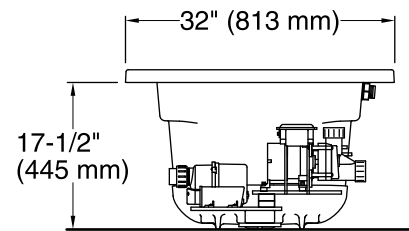

5.5' BubbleMassage™ Whirlpool Bath K-1949-XHG

No change in measurements if connected with drain illustrated. (K-7272)

Required Access
30" (762 mm) W x
15" (381 mm) H

Required Electrical Service

Three dedicated circuits required, protected with Class A Ground-Fault Circuit-Interrupter (GFCI). Outside North America, this device may be known as a Residual Current Device (RCD).

Pump:	120 V, 15 A, 60 Hz
Blower:	120 V, 15 A, 60 Hz
Heater:	120 V, 15 A, 60 Hz

Technical Information

All product dimensions are nominal.

Installation:	Drop-in
Drain location:	End
Basin area, bottom:	50-3/8" x 19-5/8" (1280 mm x 498 mm)
Basin area, top:	57-5/16" x 24-1/16" (1456 mm x 611 mm)
Weight:	146 lbs (66.2 kg)
Minimum floor load:	49 lbs/ft ² (239.2 kg/m ²)
Water depth:	15-5/16" (389 mm)
Water capacity:	66 gal (249.8 L)
Electrical component rating:	Pump: 120 V, 7 A, 60 Hz Blower: 120 V, 10 A, 60 Hz Heater: 120 V, 12.5 A, 60 Hz, 1500 W
Pump speed:	Single