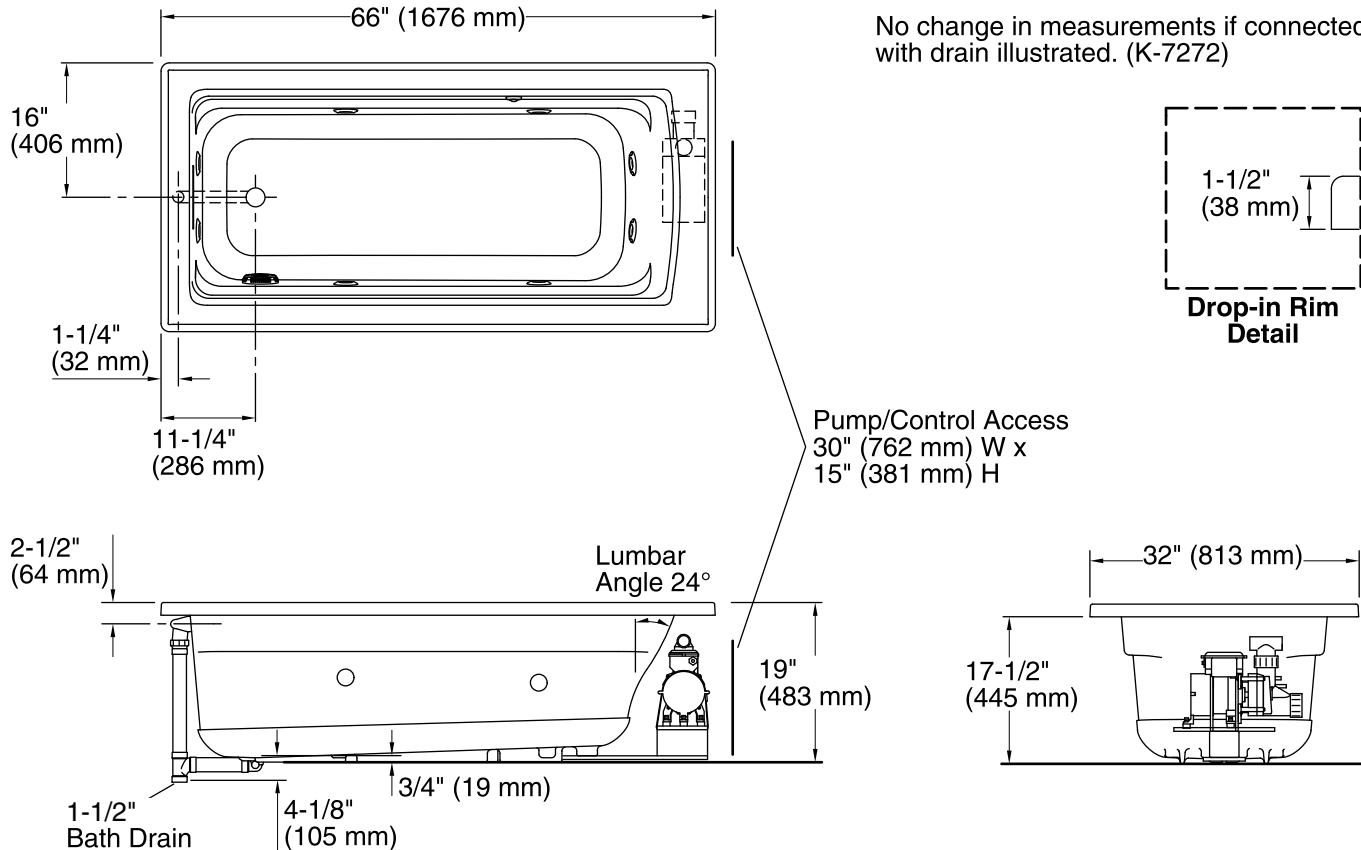

No change in measurements if connected with drain illustrated. (K-7272)

### Technical Information

All product dimensions are nominal.

Installation:	Drop-in
Drain location:	End
Basin area, bottom:	50-3/8" x 19-5/8" (1280 mm x 498 mm)
Basin area, top:	57-5/16" x 24-1/16" (1456 mm x 611 mm)
Weight:	116 lbs (52.6 kg)
Minimum floor load:	47.2 lbs/ft <sup>2</sup> (230.5 kg/m <sup>2</sup> )
Water depth:	15-5/16" (389 mm)
Water capacity:	66 gal (249.8 L)
Cutout:	Drop-in, 64-1/2" x 30-1/2" (1638 mm x 775 mm)
Electrical component rating:	Pump: 120 V, 7 A, 60 Hz Heated Surface: 120 V, 0.5 A, 60 Hz, 65 W