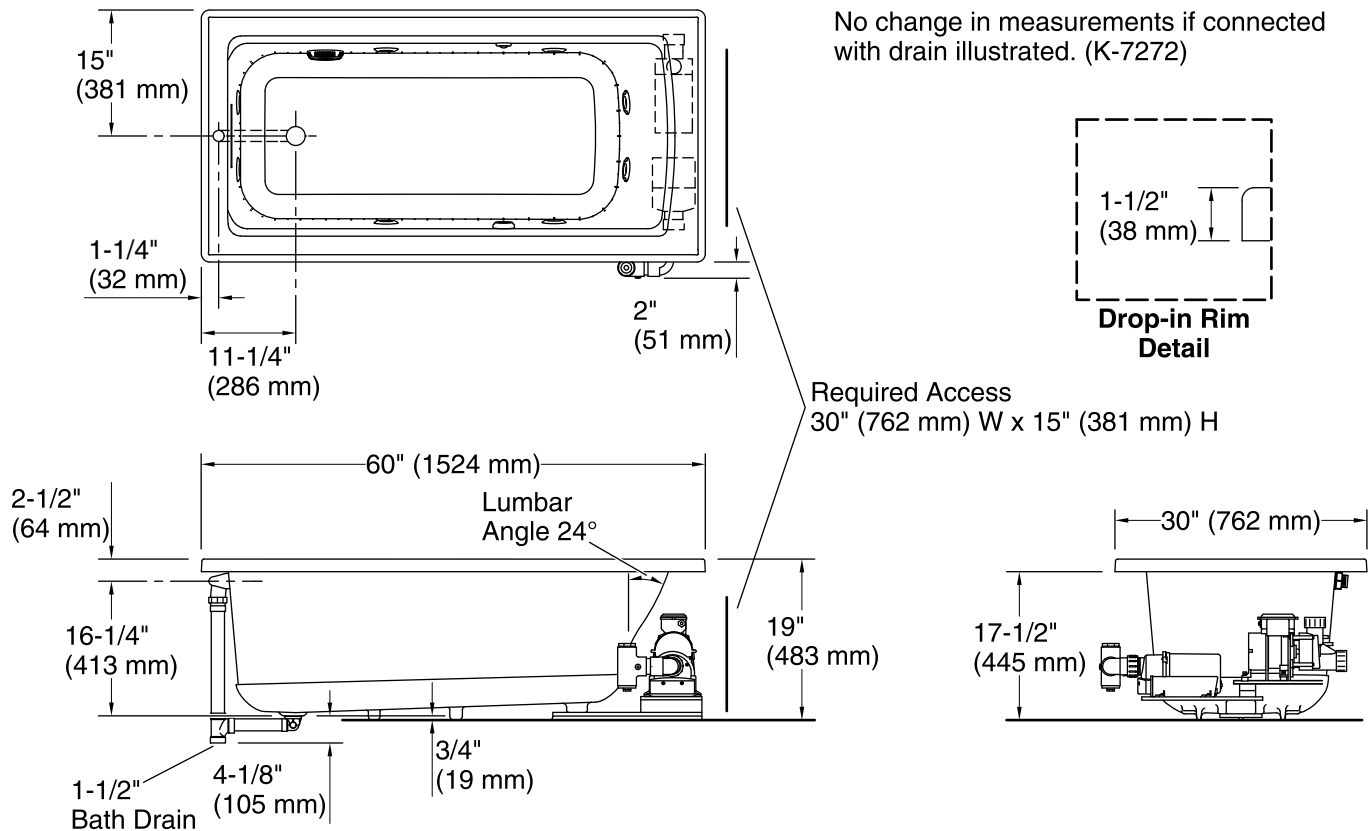

No change in measurements if connected with drain illustrated. (K-7272)

Required Access
30" (762 mm) W x 15" (381 mm) H

Required Electrical Service

Three dedicated circuits required, protected with Class A Ground-Fault Circuit-Interrupter (GFCI). Outside North America, this device may be known as a Residual Current Device (RCD).

Blower:	120 V, 15 A, 60 Hz
Pump:	120 V, 15 A, 60 Hz
Heater:	120 V, 15 A, 60 Hz

Technical Information

All product dimensions are nominal.

Installation:	Drop-in
Drain location:	End
Basin area, bottom:	45-1/8" x 19-11/16" (1146 mm x 500 mm)
Basin area, top:	52-1/8" x 22-1/16" (1324 mm x 560 mm)
Weight:	138 lbs (62.6 kg)
Minimum floor load:	51.3 lbs/ft ² (250.5 kg/m ²)
Water depth:	15-1/8" (384 mm)
Water capacity:	57 gal (215.8 L)
Cutout:	Drop-in, 58-1/2" x 28-1/2" (1486 mm x 724 mm)

Notes

Measure your actual product for rough-in details. Install this product according to the installation instructions.

The hot water supply should be 70% of the capacity of the bath or greater. Installations will vary.