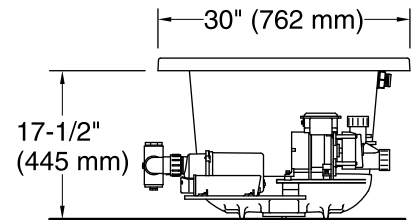

Required Electrical Service

Three dedicated circuits required, protected with Class A Ground-Fault Circuit-Interrupter (GFCI). Outside North America, this device may be known as a Residual Current Device (RCD).

Blower:	120 V, 15 A, 60 Hz
Pump:	120 V, 15 A, 60 Hz
Heater:	120 V, 15 A, 60 Hz

Technical Information

All product dimensions are nominal.

Installation:	Drop-in
Drain location:	End
Basin area, bottom:	45-1/8" x 19-11/16" (1146 mm x 500 mm)
Basin area, top:	52-1/8" x 22-1/16" (1324 mm x 560 mm)
Weight:	138 lbs (62.6 kg)
Minimum floor load:	51.3 lbs/ft² (250.5 kg/m²)
Water depth:	15-1/8" (384 mm)
Water capacity:	57 gal (215.8 L)
Cutout:	Drop-in, 58-1/2" x 28-1/2" (1486 mm x 724 mm)

Notes

Measure your actual product for rough-in details. Install this product according to the installation instructions.

The hot water supply should be 70% of the capacity of the bath or greater. Installations will vary.

ADA compliant when installed to the specific requirements of these regulations.