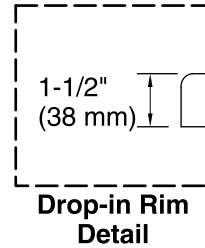

Required Access
30" (762 mm) W x 15" (381 mm) H