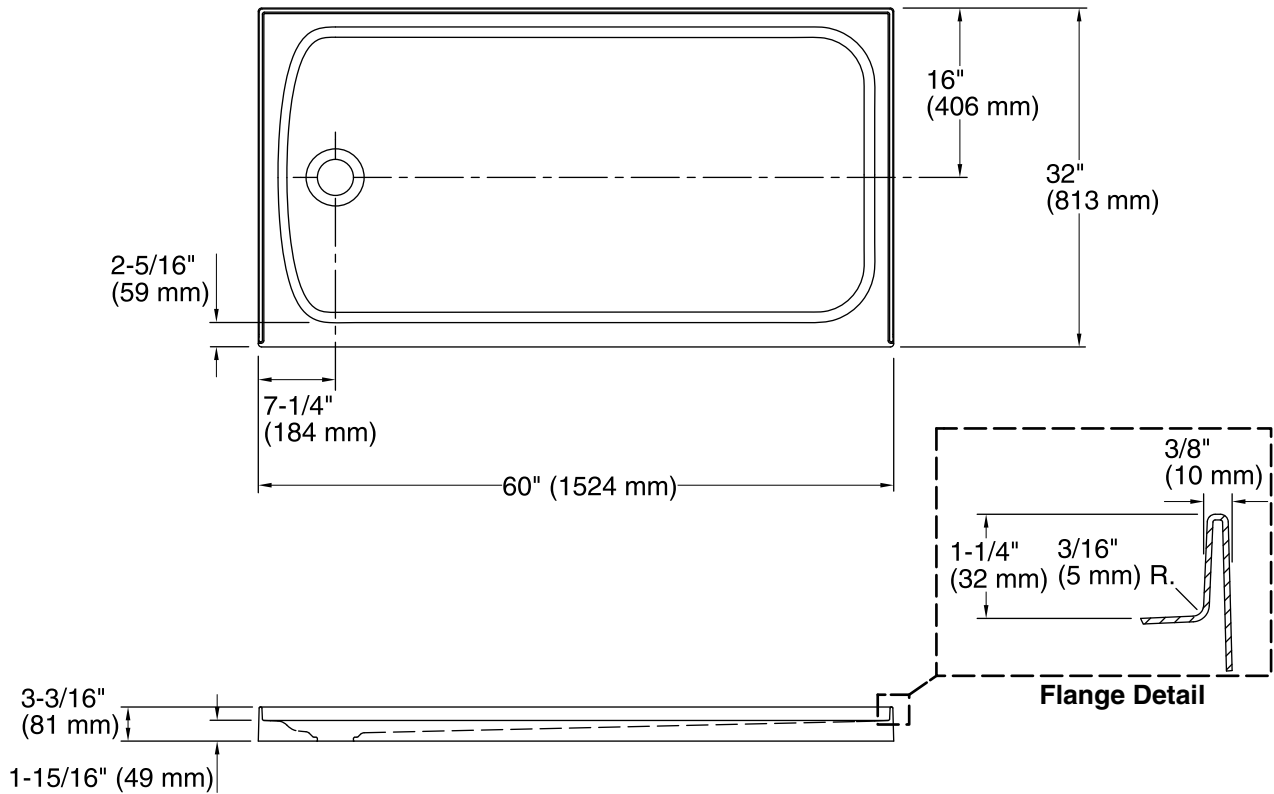

## Technical Information

All product dimensions are nominal.

Installation: Three-wall alcove  
 Drain location: Left  
 Weight: 128 lbs (58.1 kg)