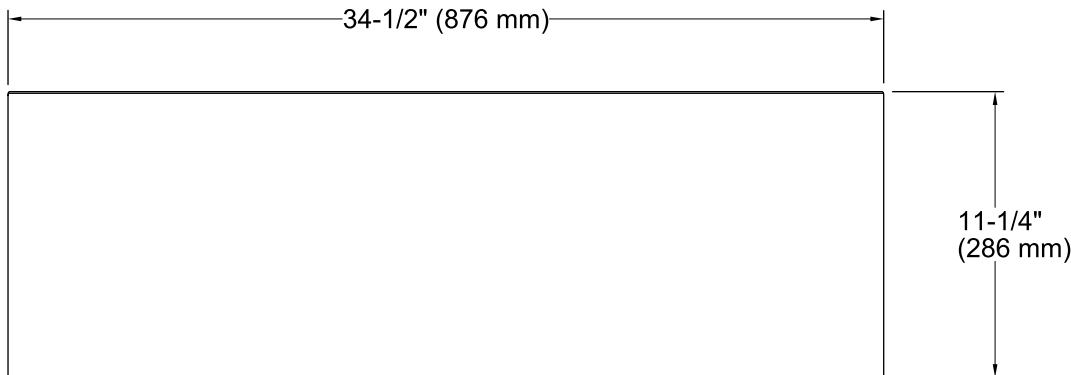

**Parity®**  
Wood Bath Seat  
**K-1844**

**Features**

- Engineered maple wood-veneer construction.
- 300-pound weight limit.
- For use with the K-896 Parity drop-in bath.

**Installation**

- Fits over and slides along bath rim for easy positioning.

## Technical Information

All product dimensions are nominal.