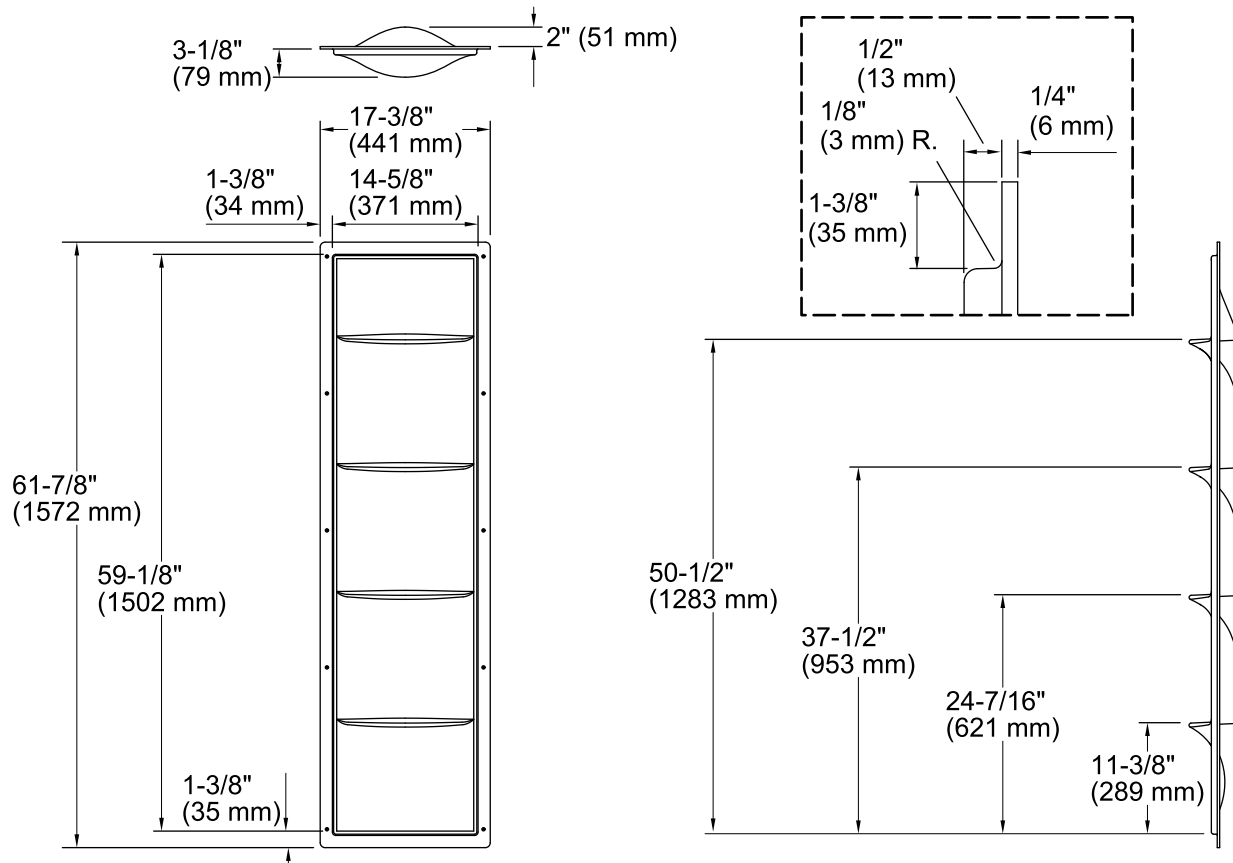

Features

- Four easy-to-clean, built-in shelves.
- Integral tile-in flange.

Material

- FRP (fiberglass-reinforced plastic) construction.

Codes/Standards

None Applicable

KOHLER® One-Year Limited Warranty

See website for detailed warranty information.

Technical Information

All product dimensions are nominal.

Material: FRP

Notes

Install this product according to the installation guide.

IMPORTANT! This product is for new construction or complete remodel (down to the stud framing) of tiled showers only. Do not install this product to plastic walls or any other material besides tile.